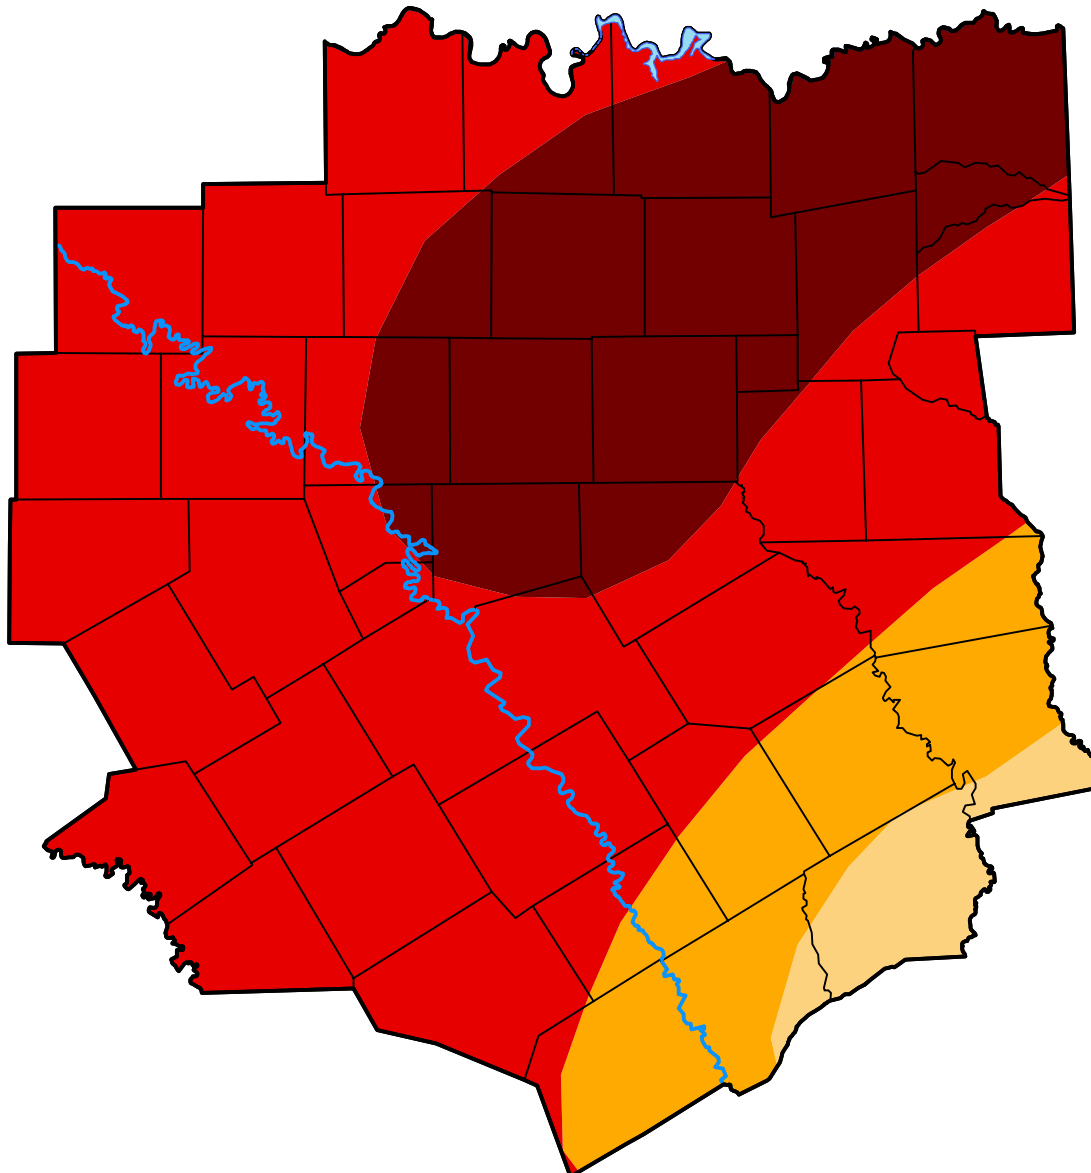

# U.S. Drought Monitor

### Intensity:

- None
- D0 Abnormally Dry
- D1 Moderate Drought
- D2 Severe Drought
- D3 Extreme Drought
- D4 Exceptional Drought

*The Drought Monitor focuses on broad-scale conditions. Local conditions may vary. For more information on the Drought Monitor, go to <https://droughtmonitor.unl.edu/About.aspx>*