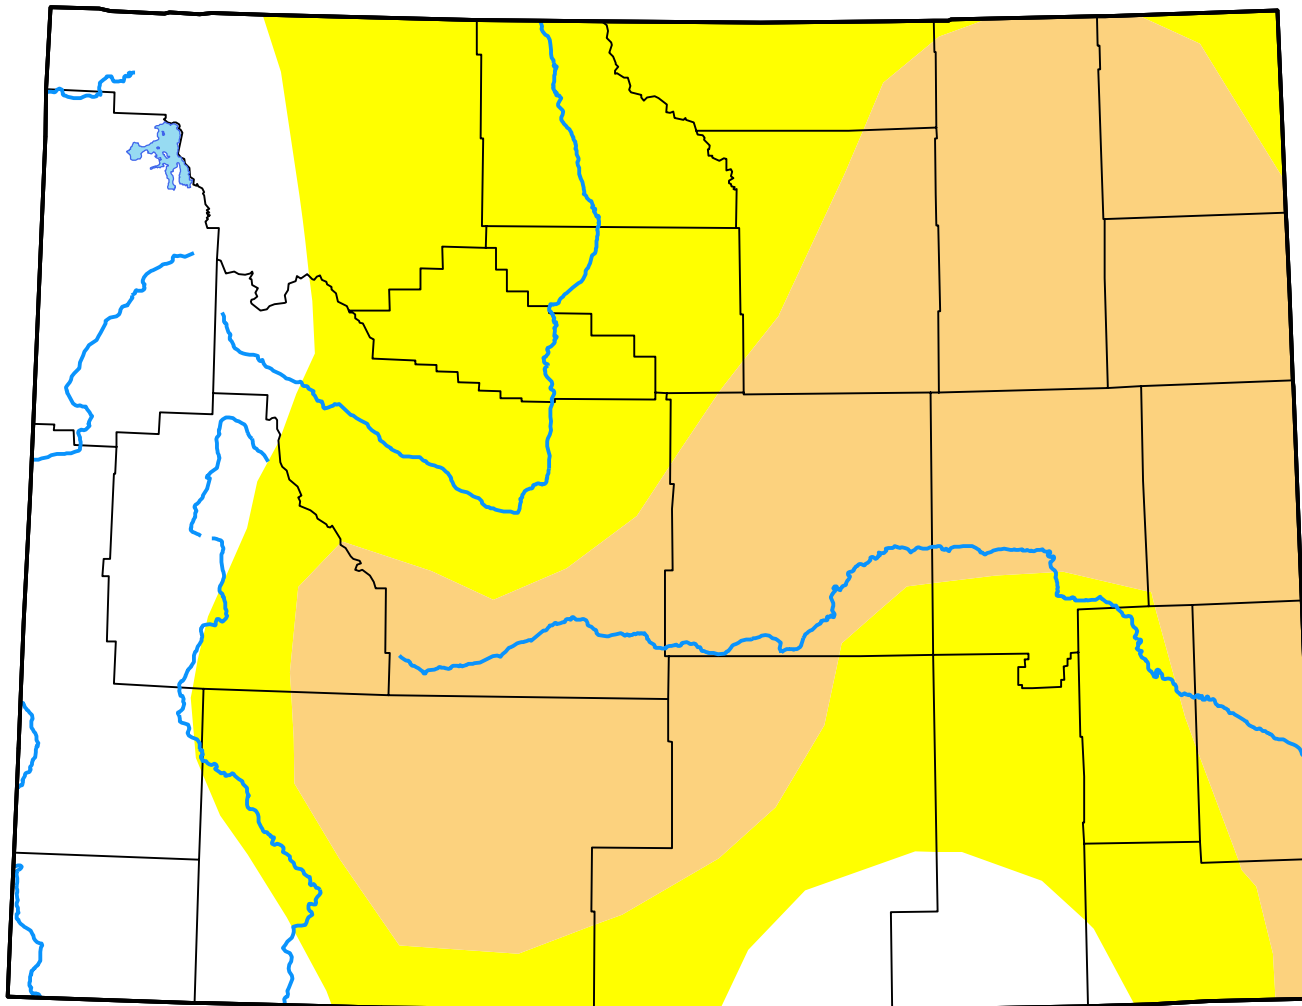

U.S. Drought Monitor

Wyoming

April 18, 2006
(Released Thursday, Apr. 20, 2006)
Valid 8 a.m. EDT

Intensity:

-  None
-  D0 Abnormally Dry
-  D1 Moderate Drought
-  D2 Severe Drought
-  D3 Extreme Drought
-  D4 Exceptional Drought

The Drought Monitor focuses on broad-scale conditions. Local conditions may vary. For more information on the Drought Monitor, go to <https://droughtmonitor.unl.edu/About.aspx>

Author:

Richard Tinker
CPC/NOAA/NWS/NCEP