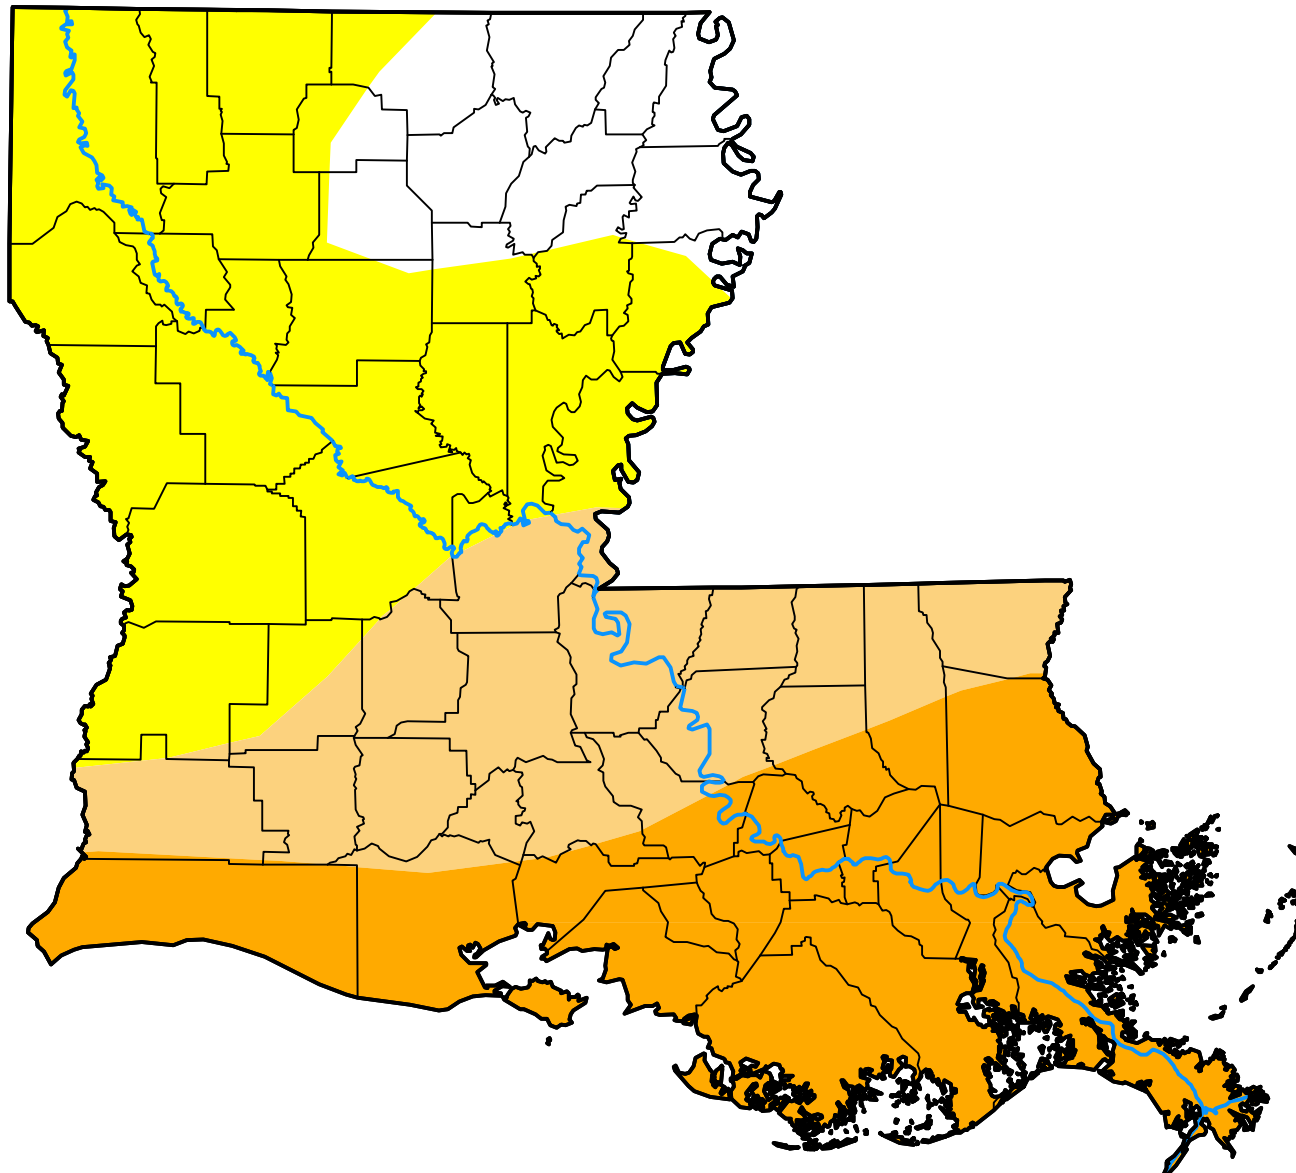

U.S. Drought Monitor

Louisiana

May 16, 2006
(Released Thursday, May. 18, 2006)
Valid 8 a.m. EDT

Intensity:

-  None
-  D0 Abnormally Dry
-  D1 Moderate Drought
-  D2 Severe Drought
-  D3 Extreme Drought
-  D4 Exceptional Drought

The Drought Monitor focuses on broad-scale conditions. Local conditions may vary. For more information on the Drought Monitor, go to <https://droughtmonitor.unl.edu/About.aspx>

Author:

David Miskus
NOAA/NWS/NCEP/CPC