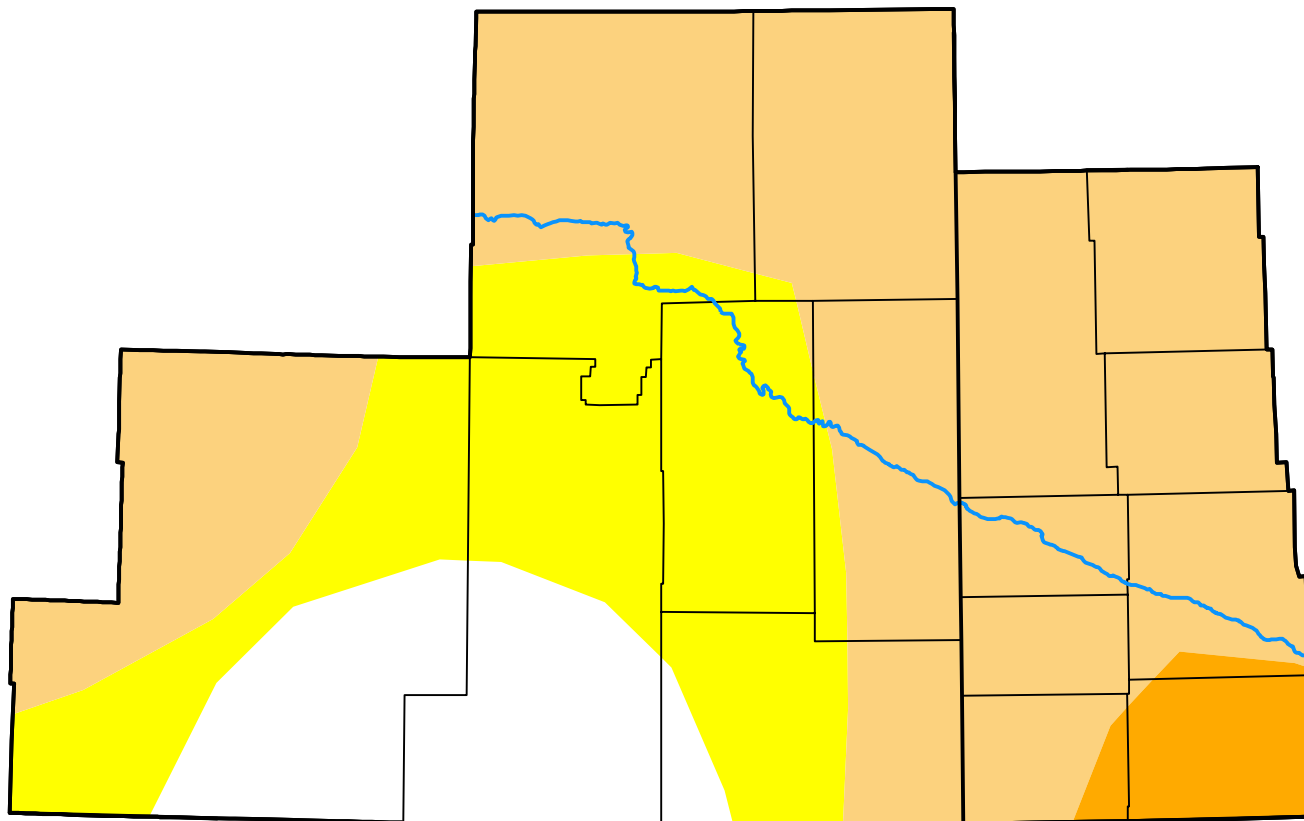

# U.S. Drought Monitor Cheyenne, WY WFO

May 16, 2006  
(Released Thursday, May. 18, 2006)  
Valid 8 a.m. EDT

### Intensity:

-  None
-  D0 Abnormally Dry
-  D1 Moderate Drought
-  D2 Severe Drought
-  D3 Extreme Drought
-  D4 Exceptional Drought

*The Drought Monitor focuses on broad-scale conditions. Local conditions may vary. For more information on the Drought Monitor, go to <https://droughtmonitor.unl.edu/About.aspx>*