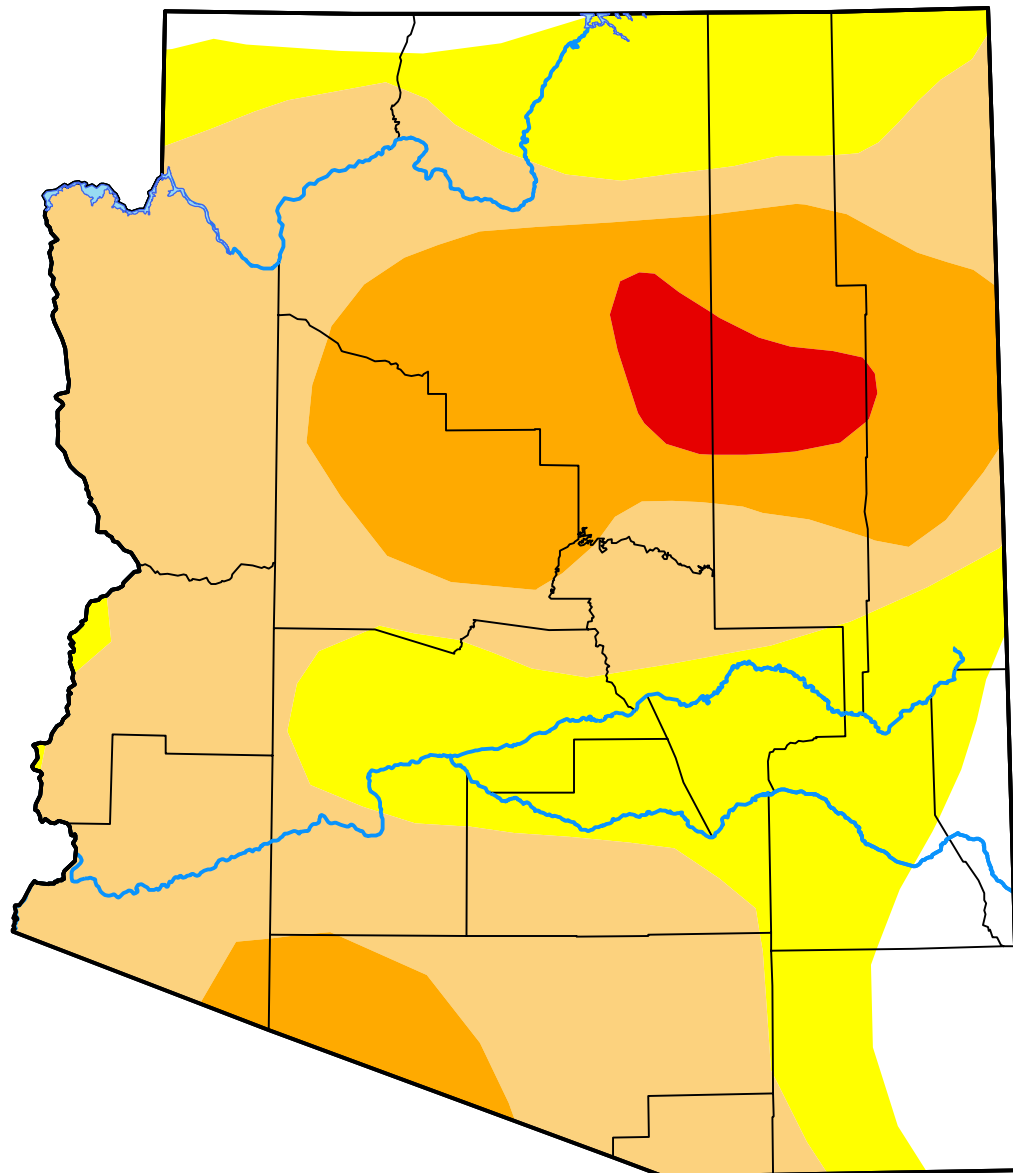

U.S. Drought Monitor Arizona

November 7, 2006
(Released Thursday, Nov. 9, 2006)
Valid 7 a.m. EST

Intensity:

-  None
-  D0 Abnormally Dry
-  D1 Moderate Drought
-  D2 Severe Drought
-  D3 Extreme Drought
-  D4 Exceptional Drought

The Drought Monitor focuses on broad-scale conditions. Local conditions may vary. For more information on the Drought Monitor, go to <https://droughtmonitor.unl.edu/About.aspx>

Author:

Douglas Le Comte
CPC/NOAA