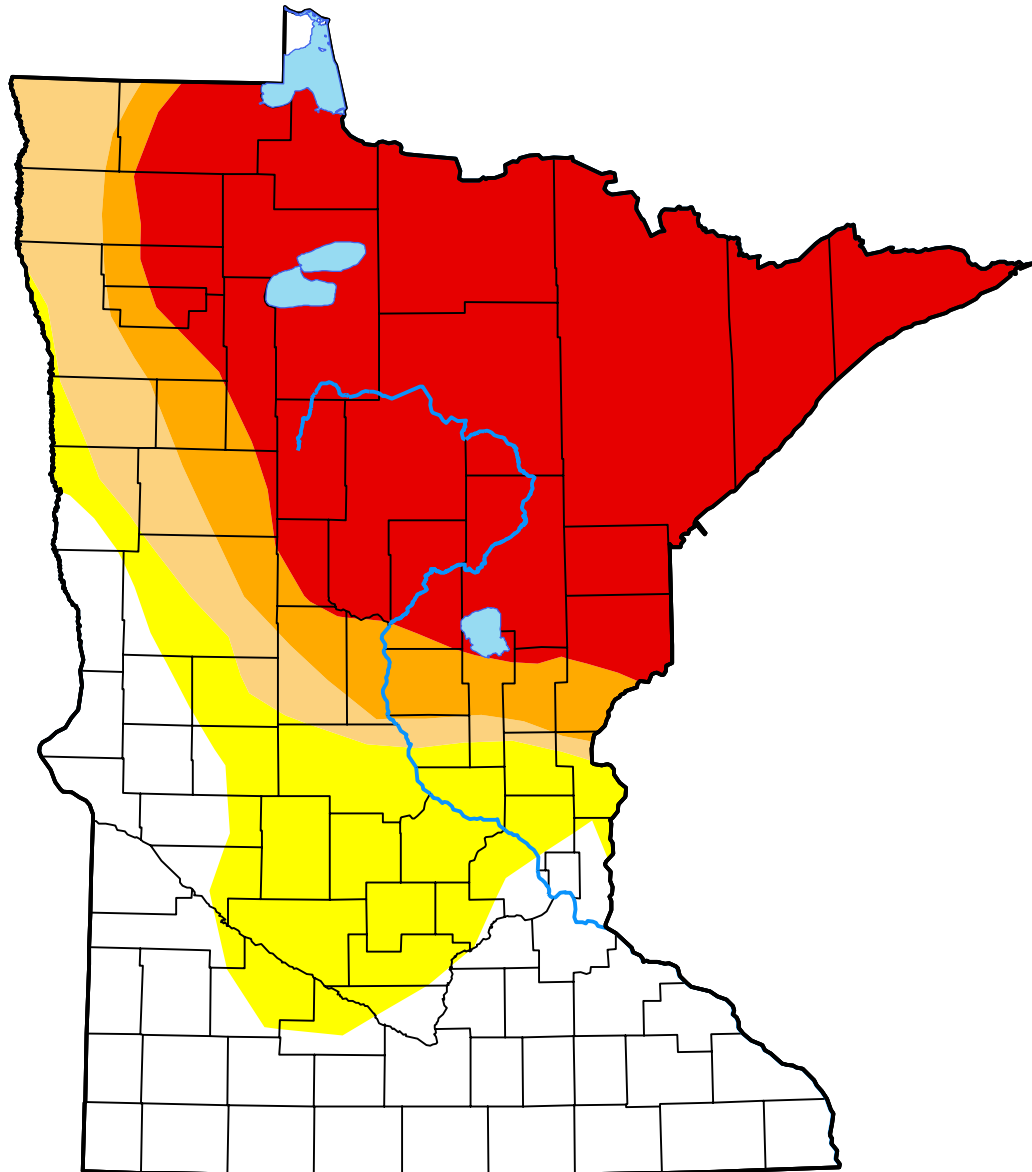

U.S. Drought Monitor

Minnesota

November 7, 2006
(Released Thursday, Nov. 9, 2006)
Valid 7 a.m. EST

Intensity:

-  None
-  D0 Abnormally Dry
-  D1 Moderate Drought
-  D2 Severe Drought
-  D3 Extreme Drought
-  D4 Exceptional Drought

The Drought Monitor focuses on broad-scale conditions. Local conditions may vary. For more information on the Drought Monitor, go to <https://droughtmonitor.unl.edu/About.aspx>

Author:

Douglas Le Comte
CPC/NOAA