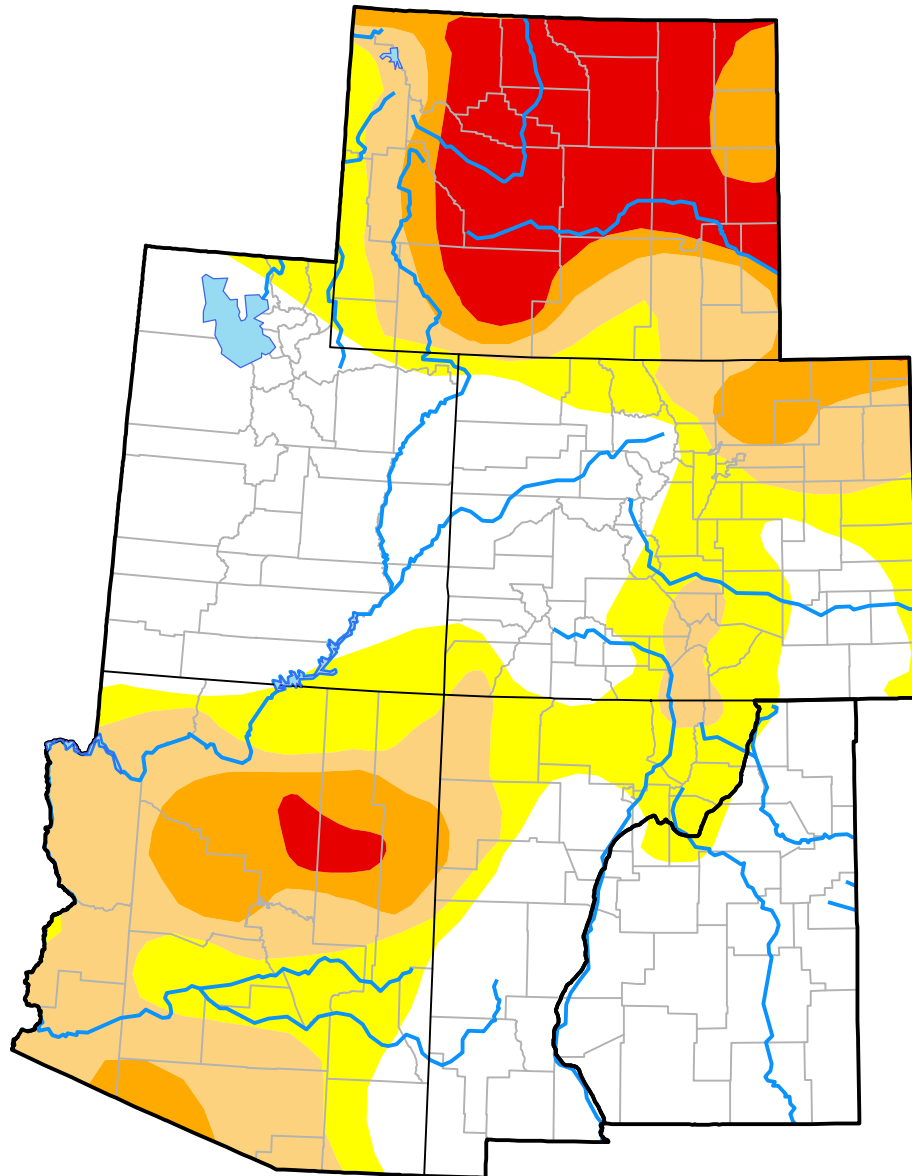

# U.S. Drought Monitor

## Intermountain West RDEWS

November 7, 2006  
(Released Thursday, Nov. 9, 2006)  
Valid 7 a.m. EST

### Intensity:

-  None
-  D0 Abnormally Dry
-  D1 Moderate Drought
-  D2 Severe Drought
-  D3 Extreme Drought
-  D4 Exceptional Drought

*The Drought Monitor focuses on broad-scale conditions. Local conditions may vary. For more information on the Drought Monitor, go to <https://droughtmonitor.unl.edu/About.aspx>*