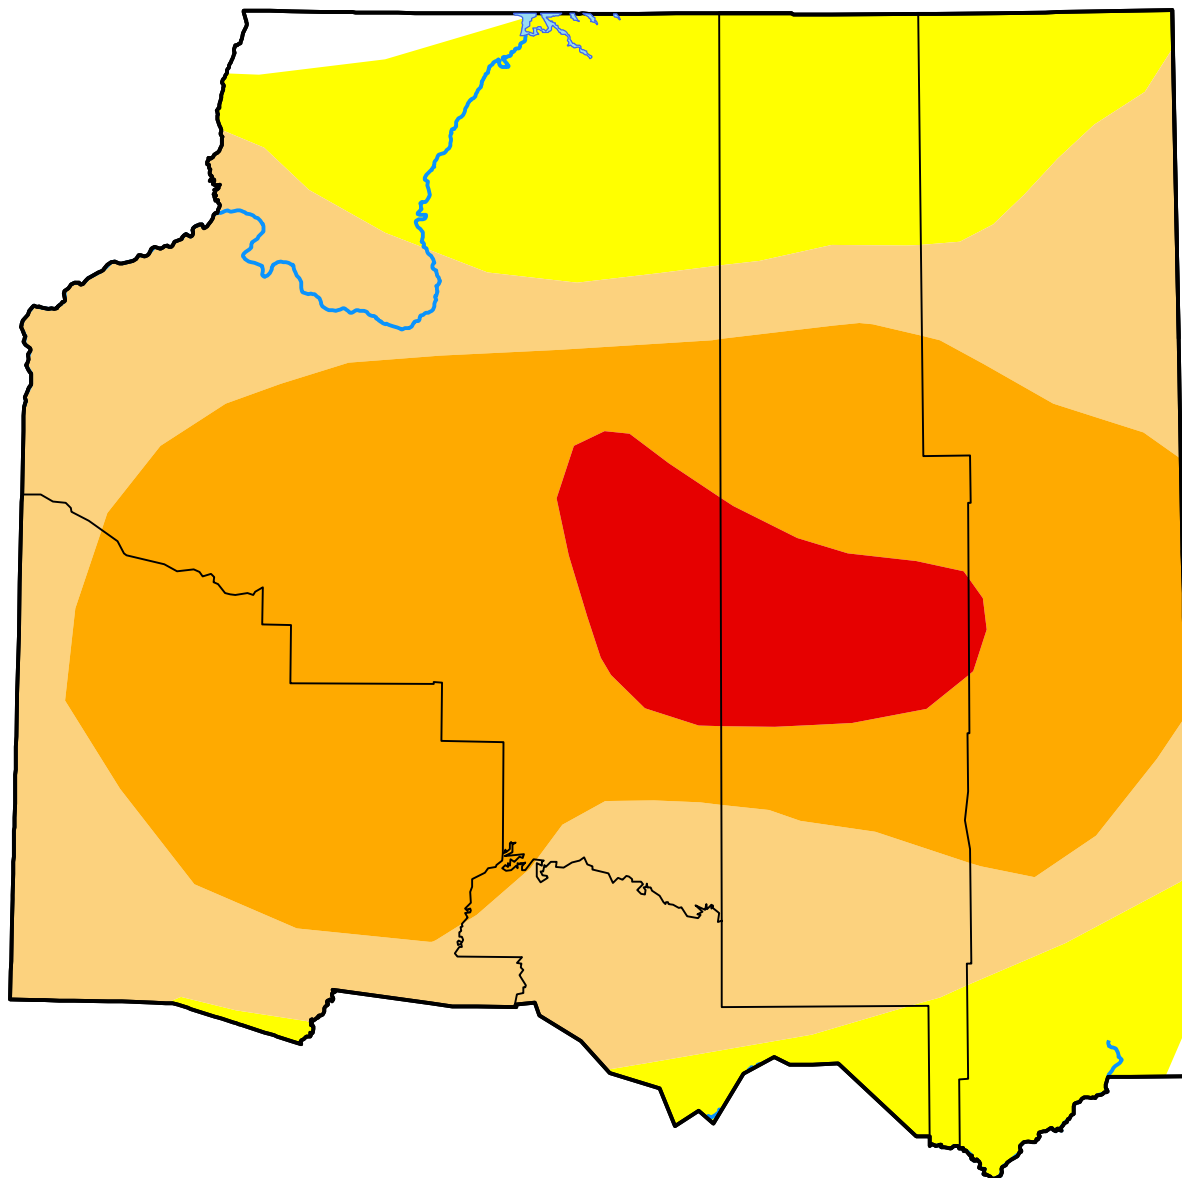

U.S. Drought Monitor Flagstaff, AZ WFO

November 7, 2006
(Released Thursday, Nov. 9, 2006)
Valid 7 a.m. EST

Intensity:

-  None
-  D0 Abnormally Dry
-  D1 Moderate Drought
-  D2 Severe Drought
-  D3 Extreme Drought
-  D4 Exceptional Drought

The Drought Monitor focuses on broad-scale conditions. Local conditions may vary. For more information on the Drought Monitor, go to <https://droughtmonitor.unl.edu/About.aspx>

Author:

Douglas Le Comte
CPC/NOAA