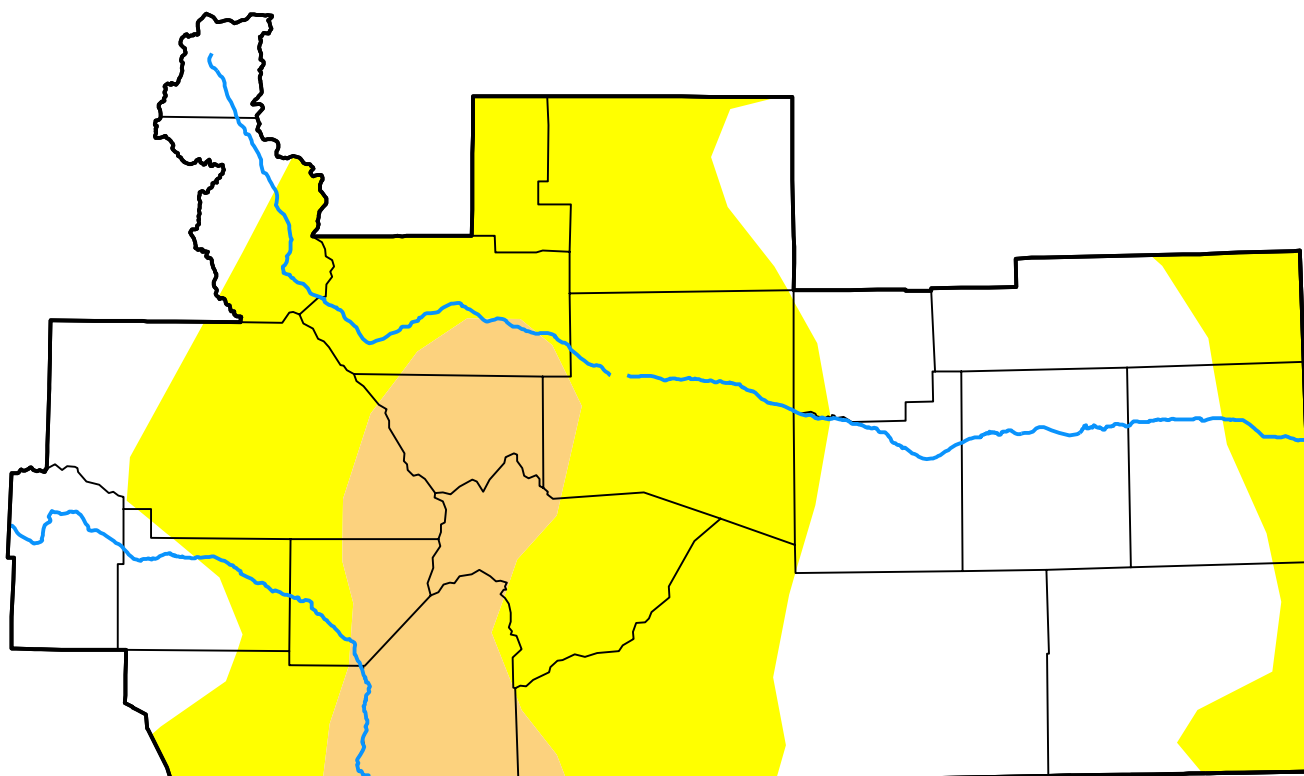

U.S. Drought Monitor Pueblo, CO WFO

November 7, 2006
(Released Thursday, Nov. 9, 2006)
Valid 7 a.m. EST

Intensity:

-  None
-  D0 Abnormally Dry
-  D1 Moderate Drought
-  D2 Severe Drought
-  D3 Extreme Drought
-  D4 Exceptional Drought

The Drought Monitor focuses on broad-scale conditions. Local conditions may vary. For more information on the Drought Monitor, go to <https://droughtmonitor.unl.edu/About.aspx>

Author:

Douglas Le Comte
CPC/NOAA