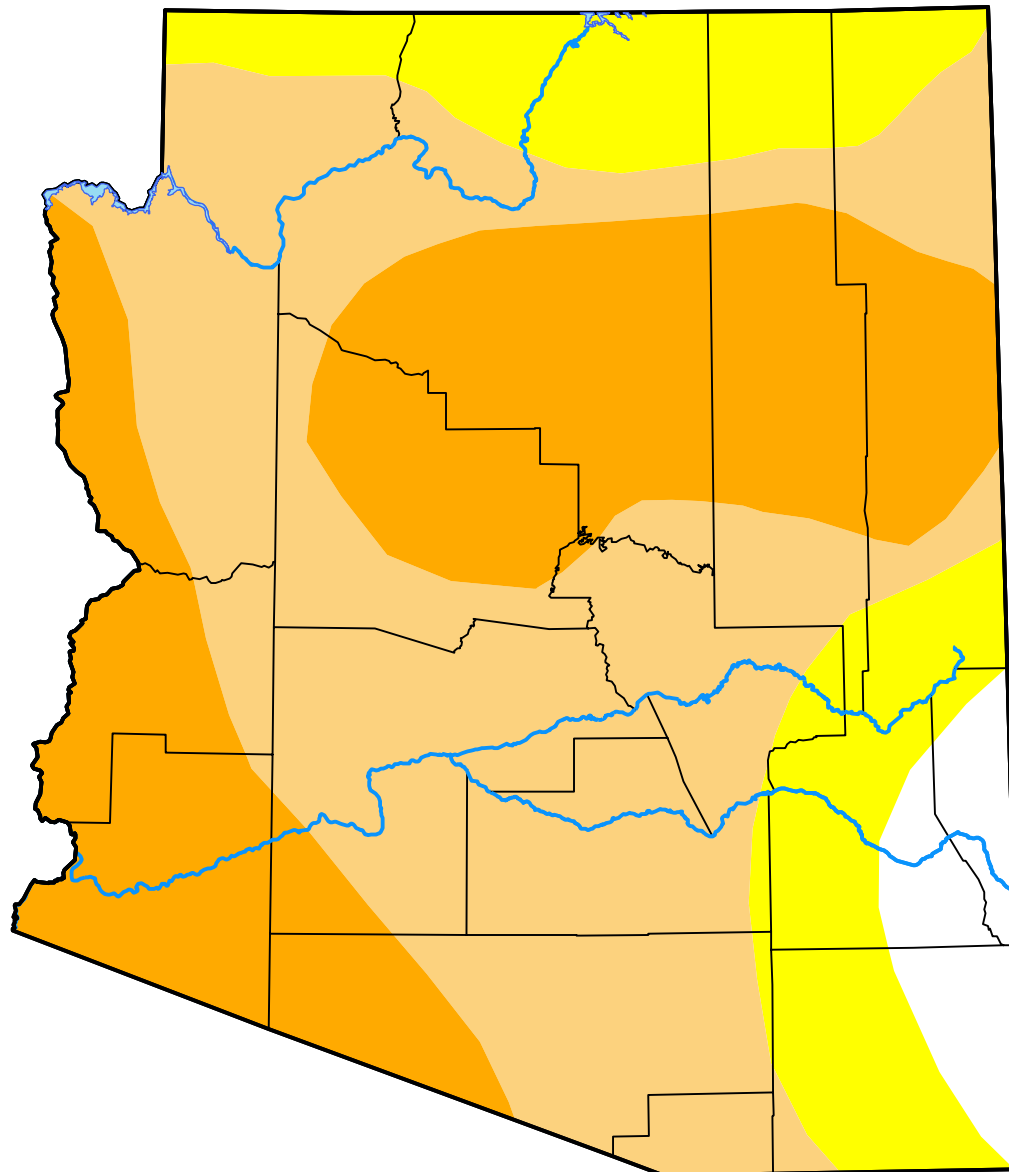

# U.S. Drought Monitor

## Arizona

January 23, 2007  
(Released Thursday, Jan. 25, 2007)  
Valid 7 a.m. EST

### Intensity:

-  None
-  D0 Abnormally Dry
-  D1 Moderate Drought
-  D2 Severe Drought
-  D3 Extreme Drought
-  D4 Exceptional Drought

*The Drought Monitor focuses on broad-scale conditions. Local conditions may vary. For more information on the Drought Monitor, go to <https://droughtmonitor.unl.edu/About.aspx>*