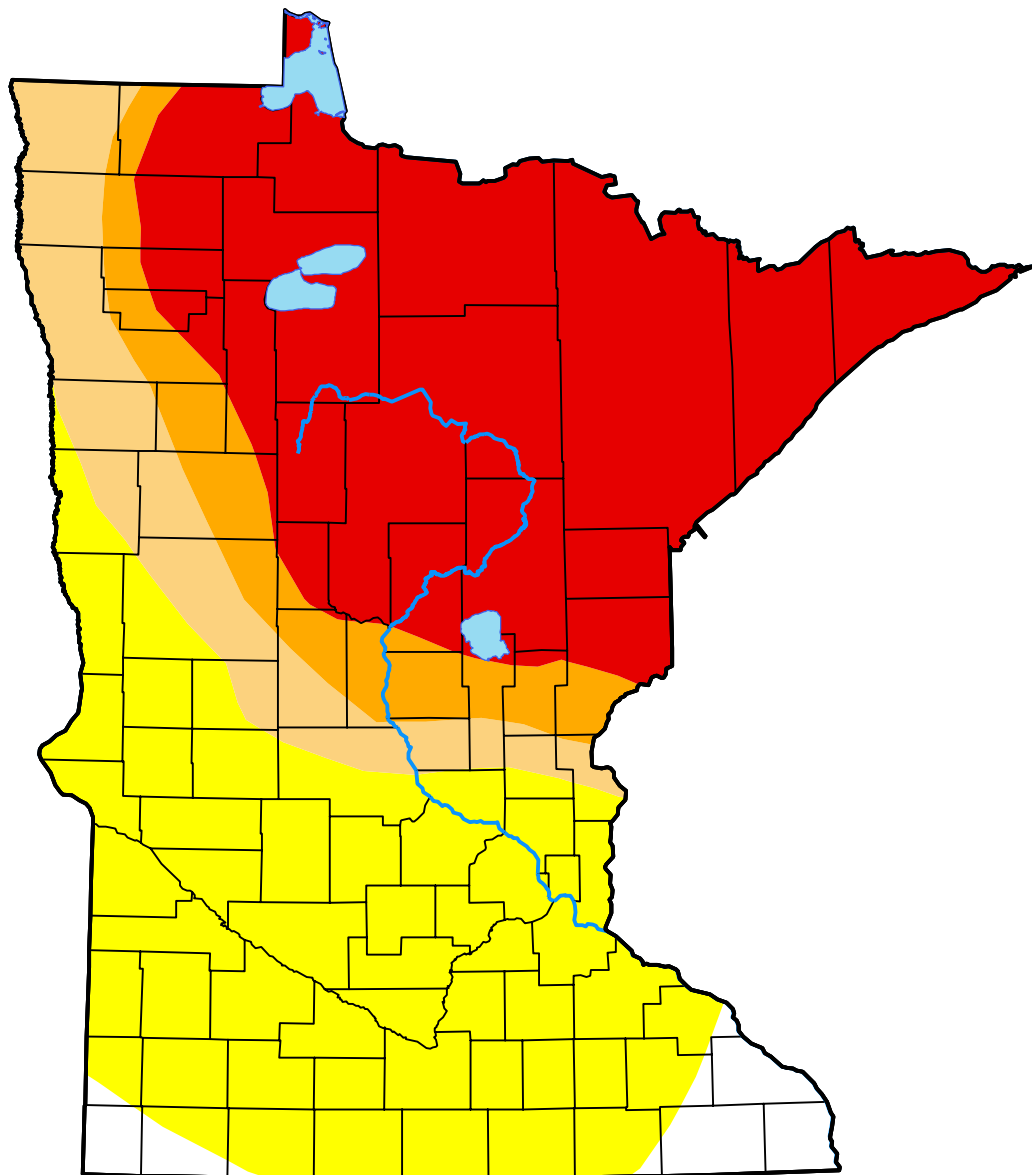

# U.S. Drought Monitor

## Minnesota

January 23, 2007  
(Released Thursday, Jan. 25, 2007)  
Valid 7 a.m. EST

### Intensity:

-  None
-  D0 Abnormally Dry
-  D1 Moderate Drought
-  D2 Severe Drought
-  D3 Extreme Drought
-  D4 Exceptional Drought

*The Drought Monitor focuses on broad-scale conditions. Local conditions may vary. For more information on the Drought Monitor, go to <https://droughtmonitor.unl.edu/About.aspx>*