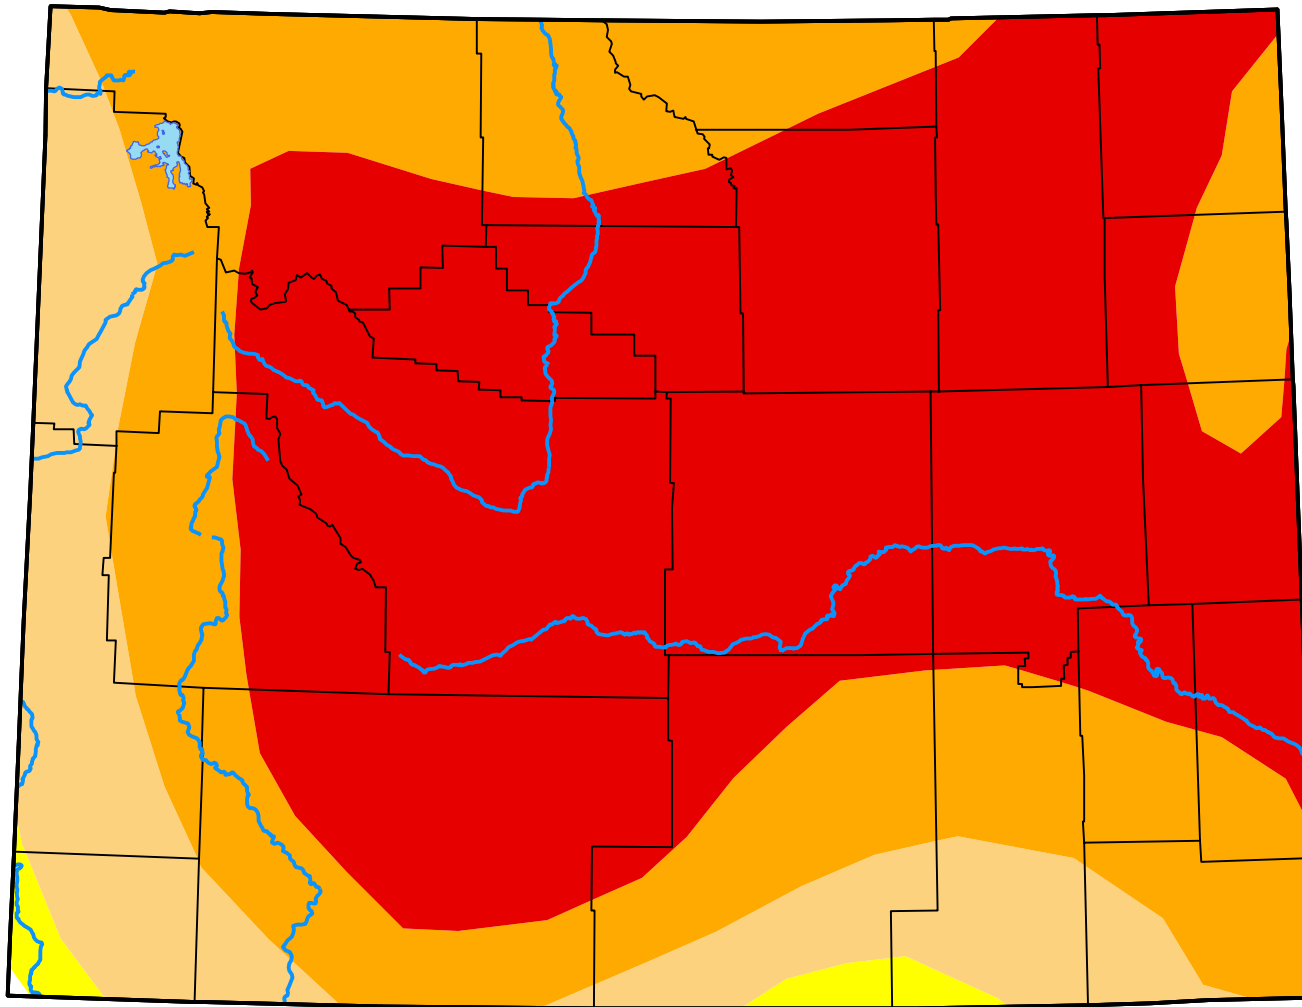

# U.S. Drought Monitor Wyoming

January 23, 2007  
(Released Thursday, Jan. 25, 2007)  
Valid 7 a.m. EST

### Intensity:

-  None
-  D0 Abnormally Dry
-  D1 Moderate Drought
-  D2 Severe Drought
-  D3 Extreme Drought
-  D4 Exceptional Drought

*The Drought Monitor focuses on broad-scale conditions. Local conditions may vary. For more information on the Drought Monitor, go to <https://droughtmonitor.unl.edu/About.aspx>*