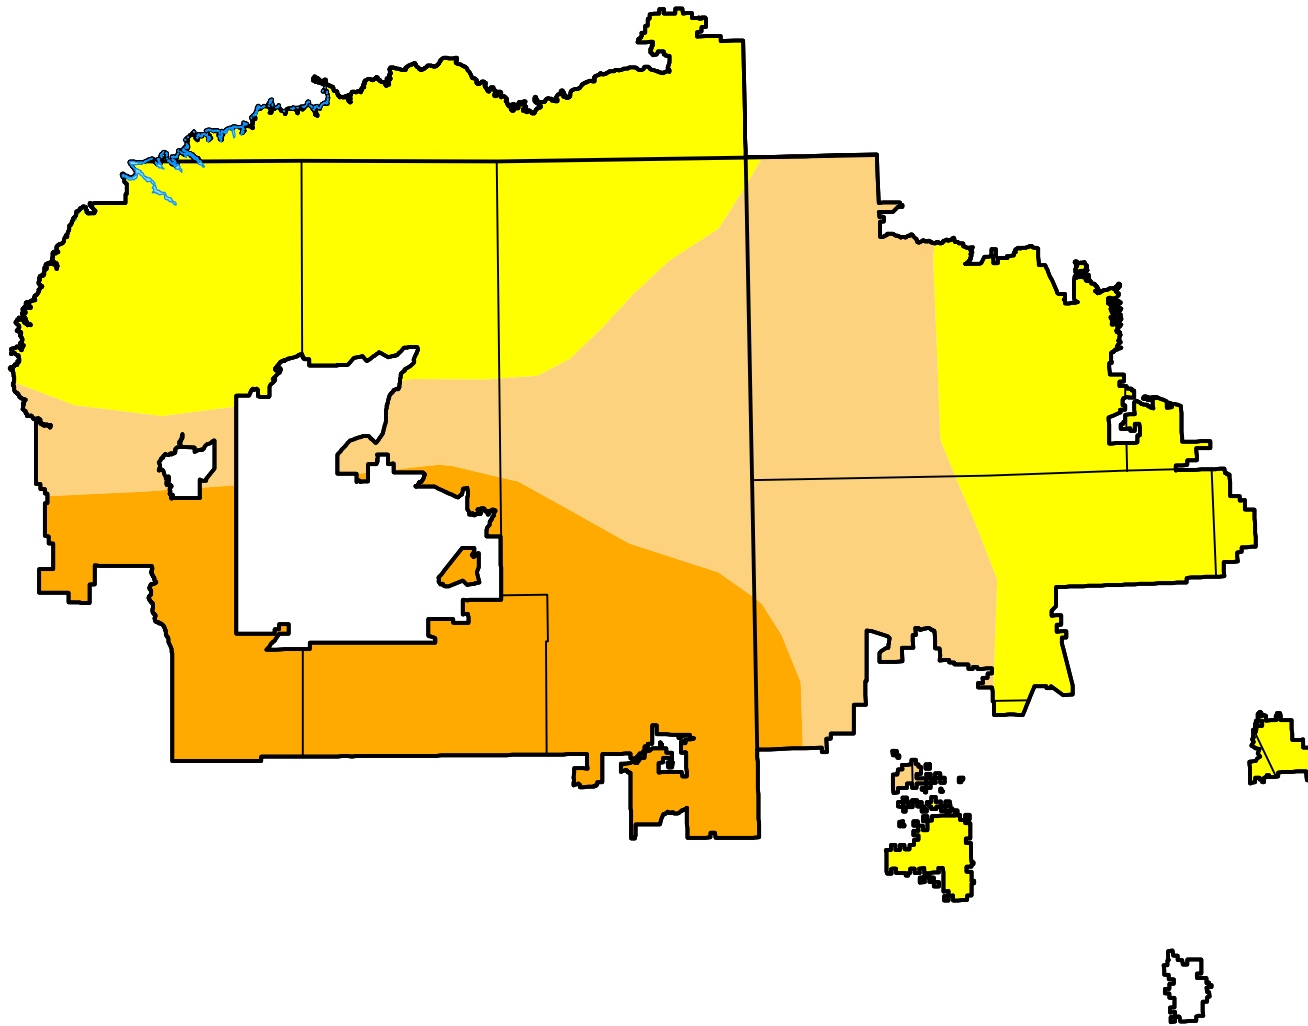

# U.S. Drought Monitor

## Navajo

January 23, 2007  
(Released Thursday, Jan. 25, 2007)  
Valid 7 a.m. EST

### Intensity:

-  None
-  D0 Abnormally Dry
-  D1 Moderate Drought
-  D2 Severe Drought
-  D3 Extreme Drought
-  D4 Exceptional Drought

*The Drought Monitor focuses on broad-scale conditions. Local conditions may vary. For more information on the Drought Monitor, go to <https://droughtmonitor.unl.edu/About.aspx>*