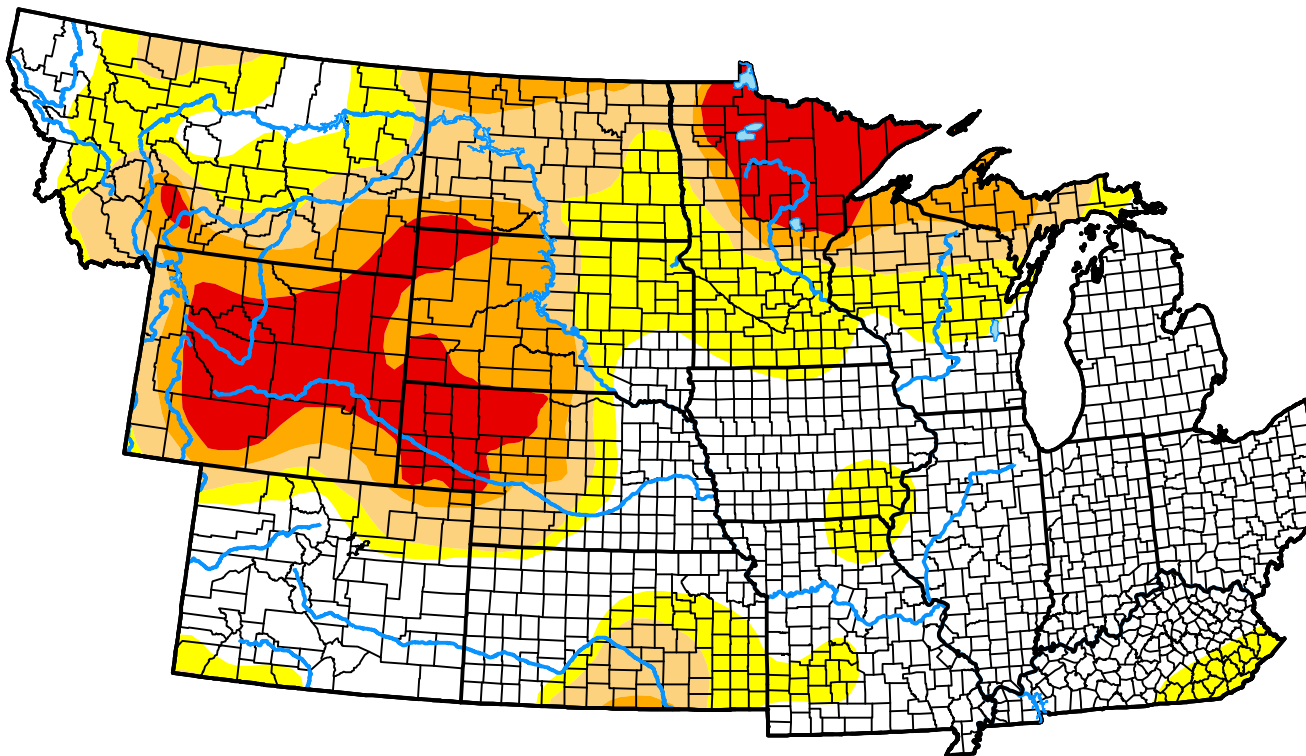

U.S. Drought Monitor NWS Central

January 23, 2007
(Released Thursday, Jan. 25, 2007)
Valid 7 a.m. EST

Intensity:

-  None
-  D0 Abnormally Dry
-  D1 Moderate Drought
-  D2 Severe Drought
-  D3 Extreme Drought
-  D4 Exceptional Drought

The Drought Monitor focuses on broad-scale conditions. Local conditions may vary. For more information on the Drought Monitor, go to <https://droughtmonitor.unl.edu/About.aspx>

Author:

David Miskus
NOAA/NWS/NCEP/CPC