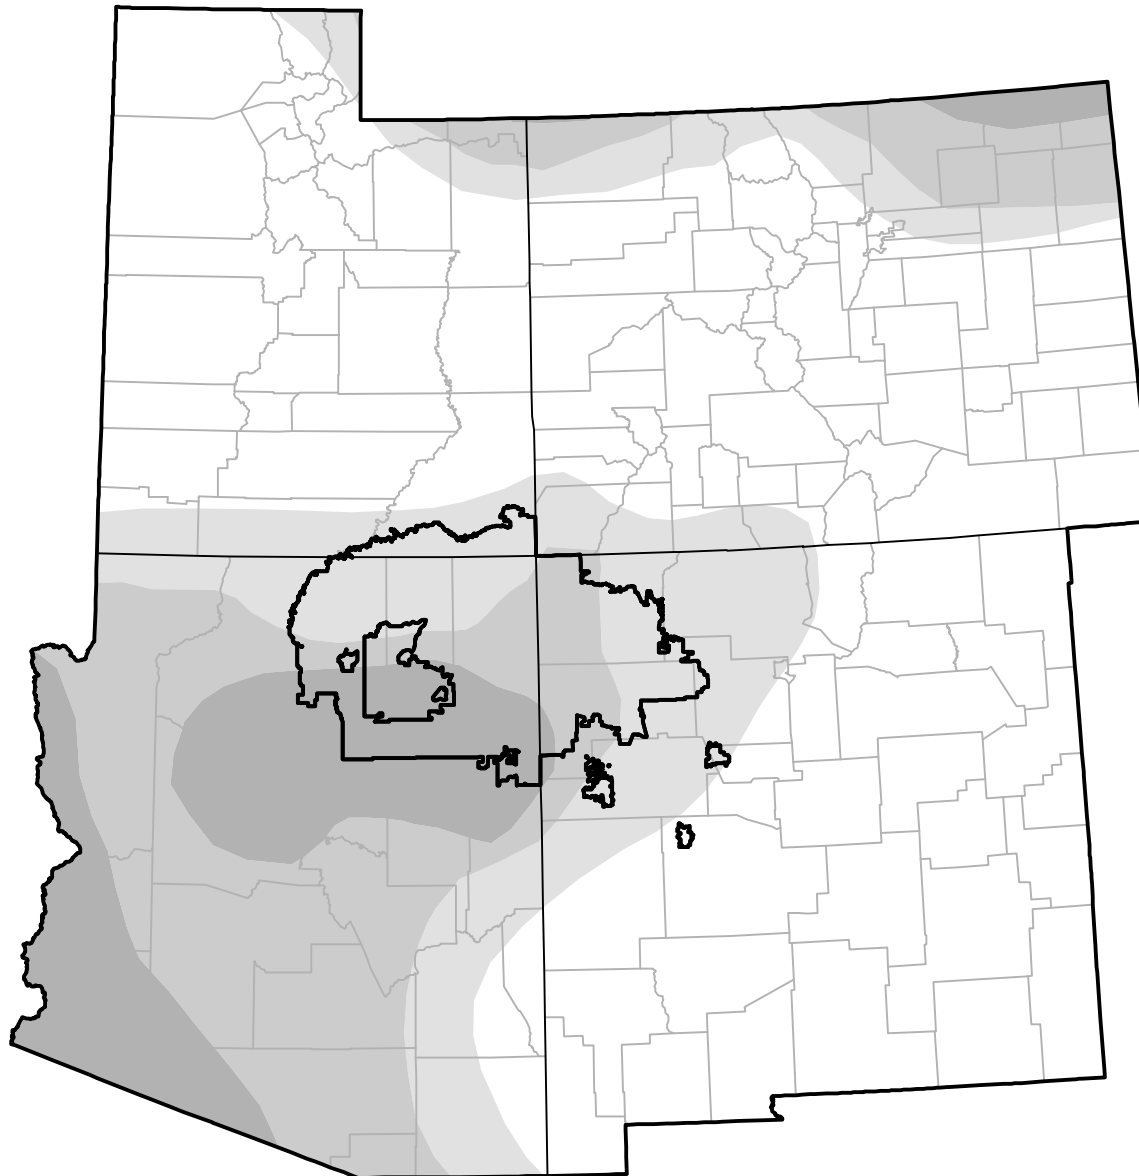

# Yajó RDEWS and Surrounding Areas

(Released Thursday, Jan. 25, 2007)

Valid 7 a.m. EST

**Intensity:**

-  None
-  D0 Abnormally Dry
-  D1 Moderate Drought
-  D2 Severe Drought
-  D3 Extreme Drought
-  D4 Exceptional Drought

*The Drought Monitor focuses on broad-scale conditions. Local conditions may vary. For more information on the Drought Monitor, go to <https://droughtmonitor.unl.edu/About.aspx>*

**Author:**

David Miskus  
NOAA/NWS/NCEP/CPC