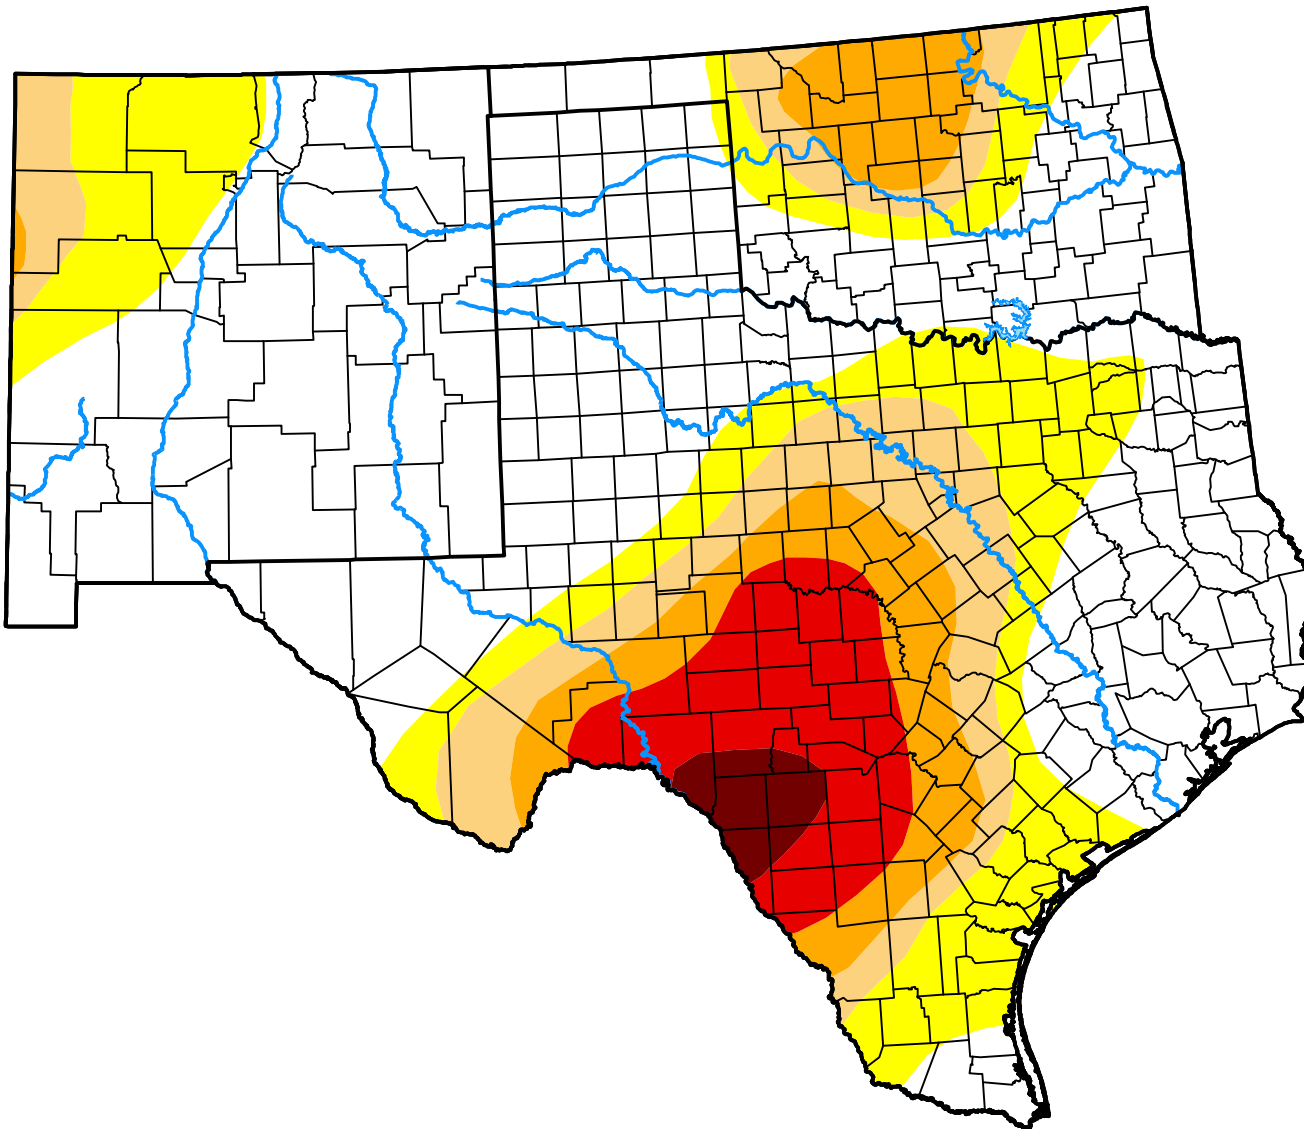

U.S. Drought Monitor

Southern Plains RDEWS

January 23, 2007
(Released Thursday, Jan. 25, 2007)
Valid 7 a.m. EST

Intensity:

-  None
-  D0 Abnormally Dry
-  D1 Moderate Drought
-  D2 Severe Drought
-  D3 Extreme Drought
-  D4 Exceptional Drought

The Drought Monitor focuses on broad-scale conditions. Local conditions may vary. For more information on the Drought Monitor, go to <https://droughtmonitor.unl.edu/About.aspx>

Author:

David Miskus
NOAA/NWS/NCEP/CPC