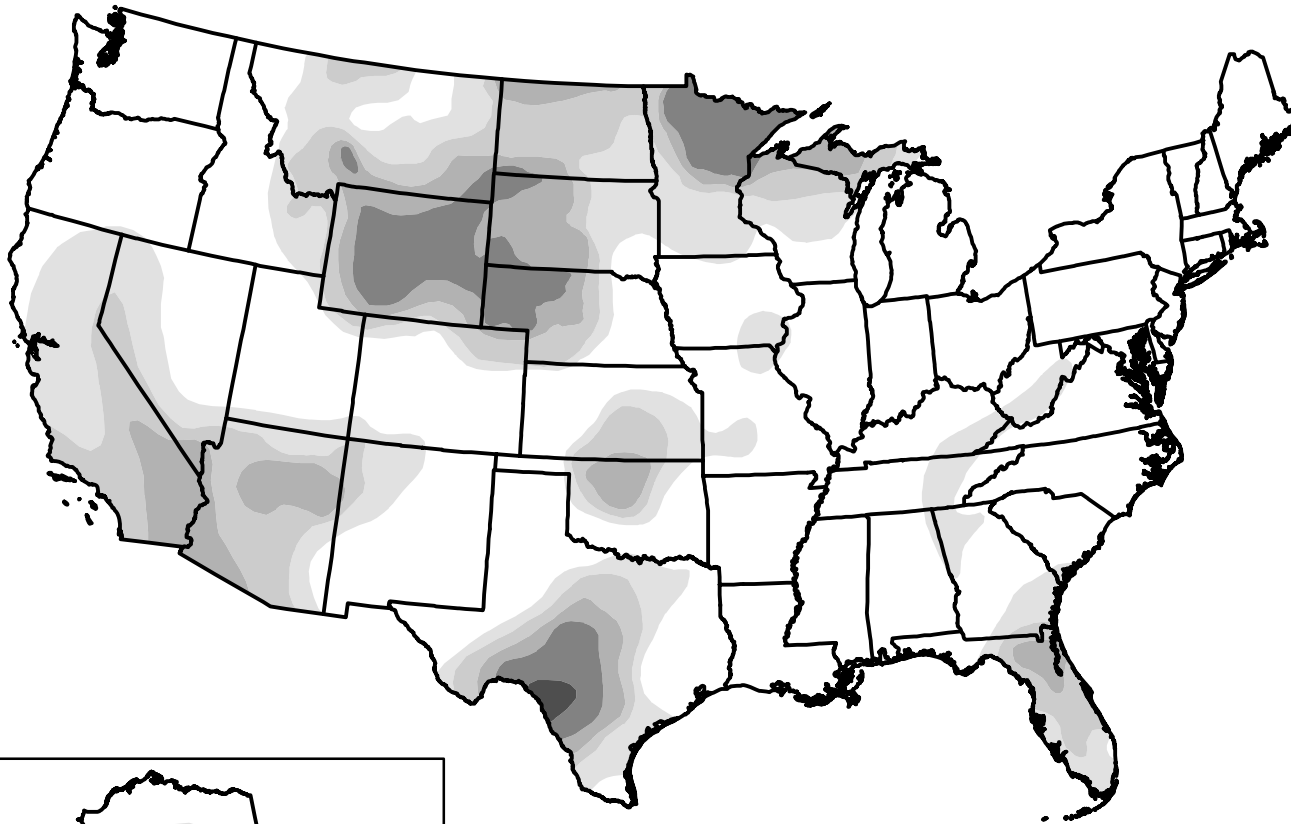

U.S. Drought Monitor

U.S. States and Puerto Rico

January 23, 2007
(Released Thursday, Jan. 25, 2007)
Valid 7 a.m. EST

Intensity:

-  None
-  D0 Abnormally Dry
-  D1 Moderate Drought
-  D2 Severe Drought
-  D3 Extreme Drought
-  D4 Exceptional Drought

The Drought Monitor focuses on broad-scale conditions. Local conditions may vary. For more information on the Drought Monitor, go to <https://droughtmonitor.unl.edu/About.aspx>

Author:

David Miskus
NOAA/NWS/NCEP/CPC