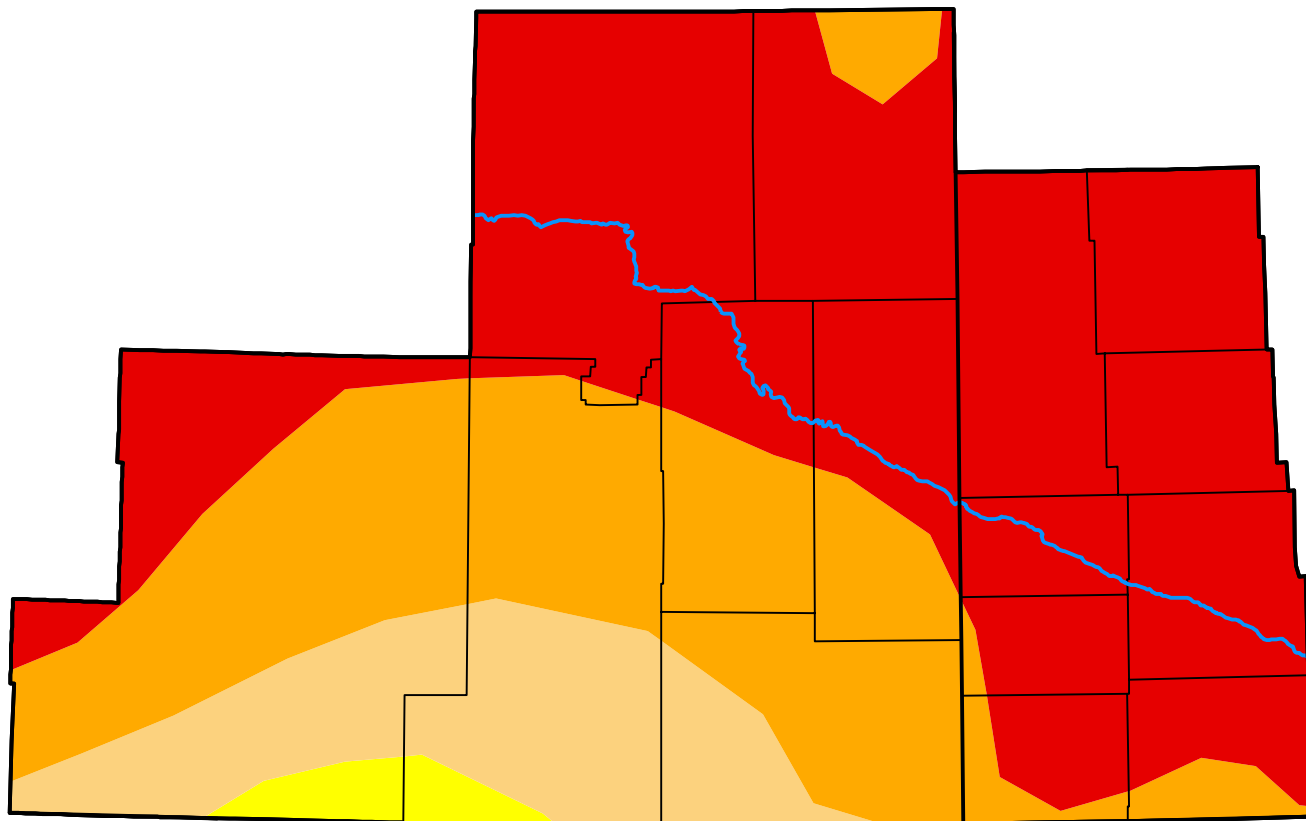

# U.S. Drought Monitor Cheyenne, WY WFO

January 23, 2007  
(Released Thursday, Jan. 25, 2007)  
Valid 7 a.m. EST

### Intensity:

-  None
-  D0 Abnormally Dry
-  D1 Moderate Drought
-  D2 Severe Drought
-  D3 Extreme Drought
-  D4 Exceptional Drought

*The Drought Monitor focuses on broad-scale conditions. Local conditions may vary. For more information on the Drought Monitor, go to <https://droughtmonitor.unl.edu/About.aspx>*