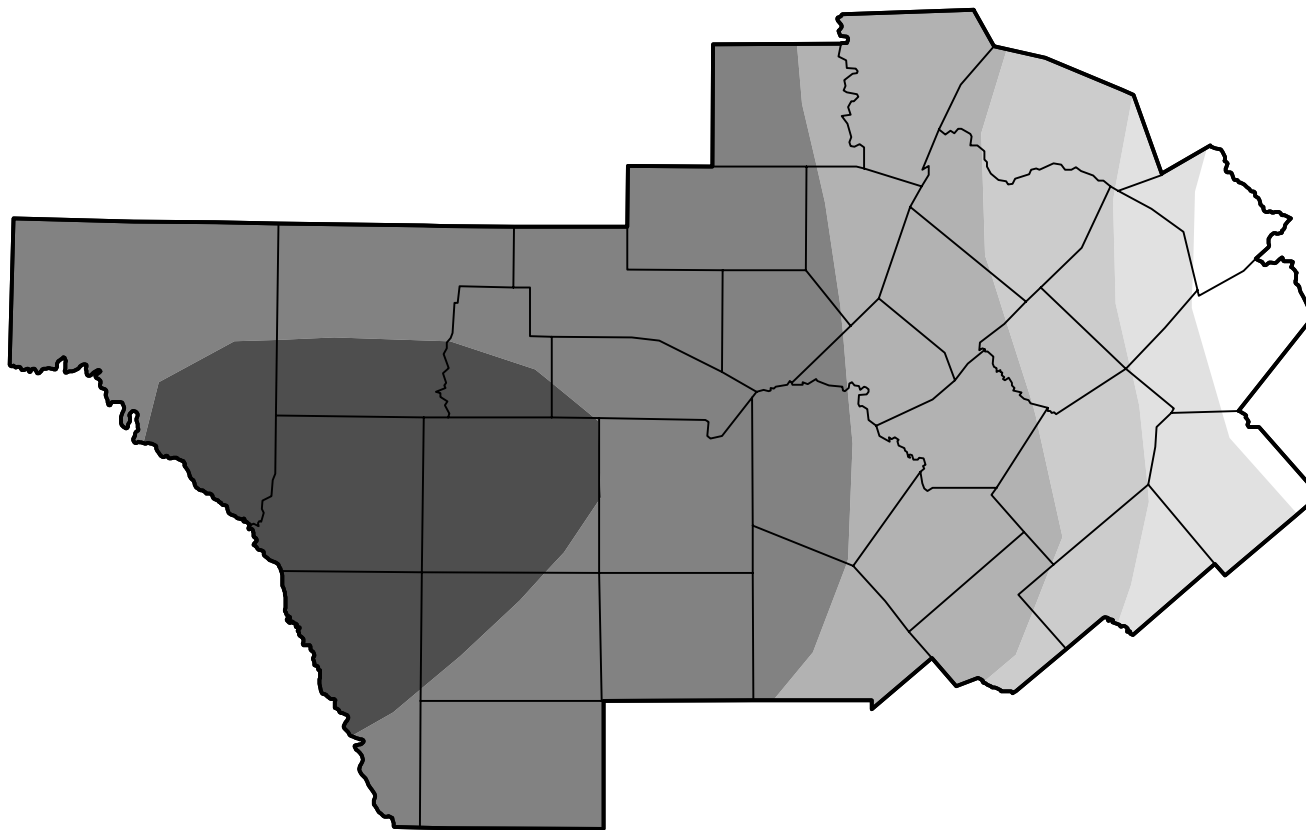

# U.S. Drought Monitor

## Austin/San Antonio, TX WFO

January 23, 2007  
(Released Thursday, Jan. 25, 2007)  
Valid 7 a.m. EST