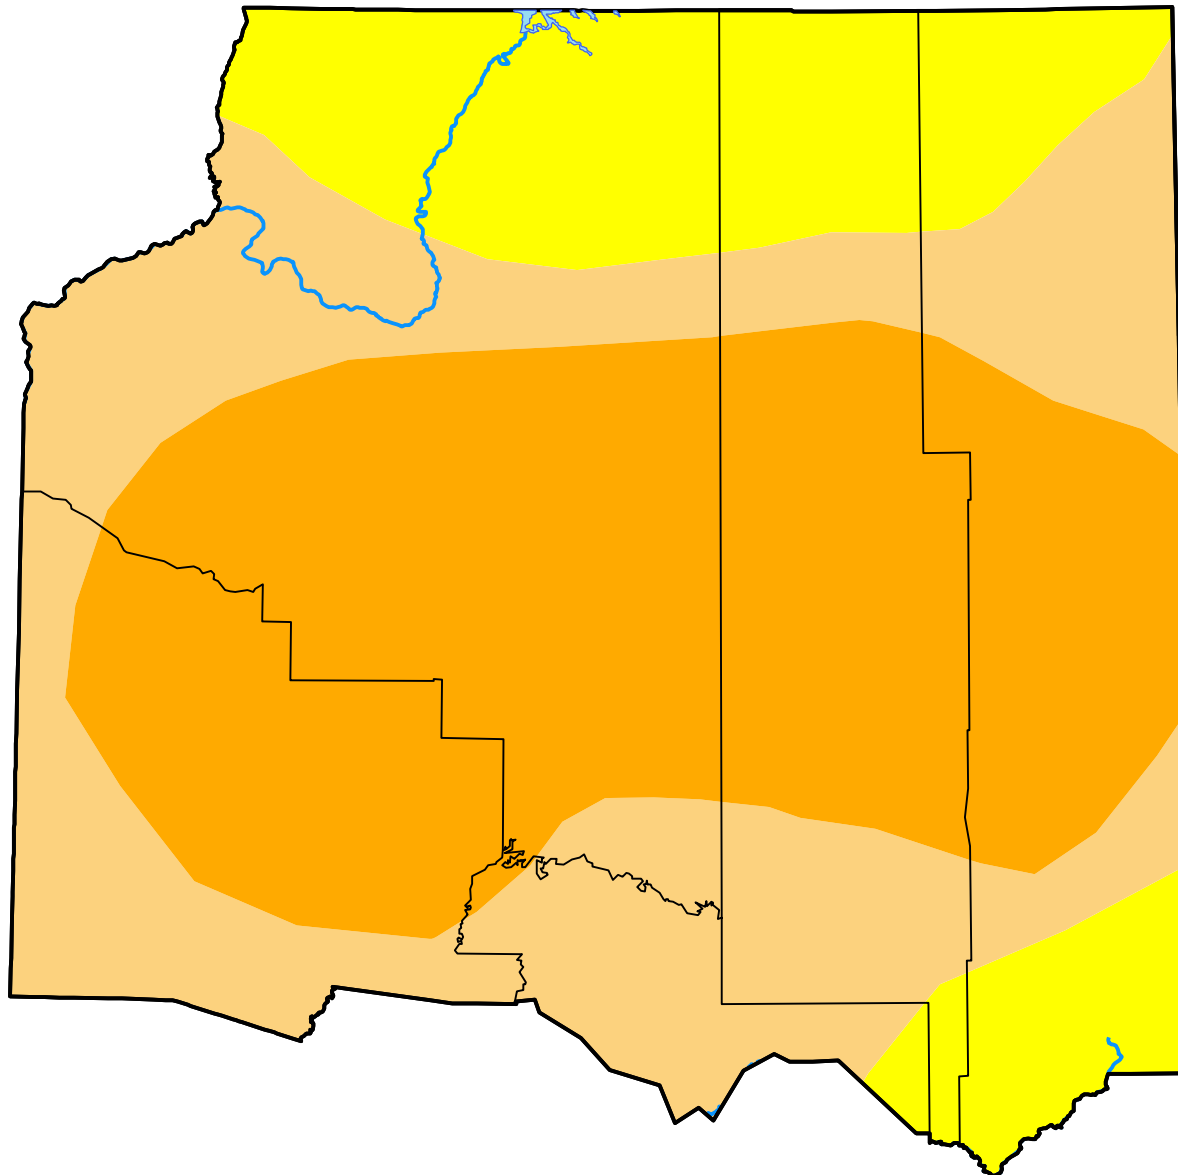

U.S. Drought Monitor Flagstaff, AZ WFO

January 23, 2007
(Released Thursday, Jan. 25, 2007)
Valid 7 a.m. EST

Intensity:

-  None
-  D0 Abnormally Dry
-  D1 Moderate Drought
-  D2 Severe Drought
-  D3 Extreme Drought
-  D4 Exceptional Drought

The Drought Monitor focuses on broad-scale conditions. Local conditions may vary. For more information on the Drought Monitor, go to <https://droughtmonitor.unl.edu/About.aspx>

Author:

David Miskus
NOAA/NWS/NCEP/CPC