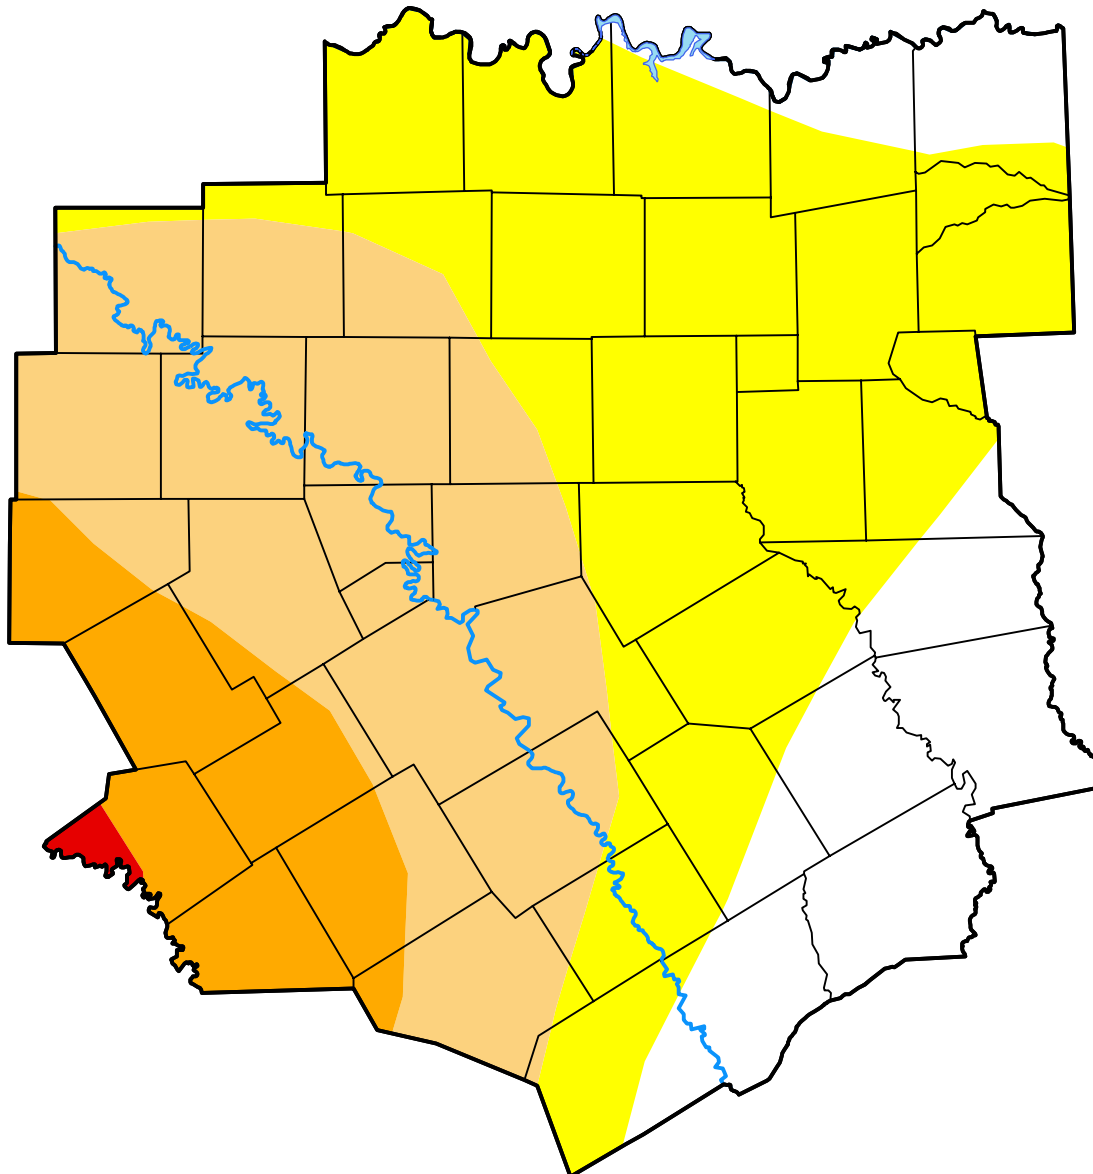

U.S. Drought Monitor

Fort Worth/Dallas, TX WFO

January 23, 2007
(Released Thursday, Jan. 25, 2007)
Valid 7 a.m. EST

Intensity:

-  None
-  D0 Abnormally Dry
-  D1 Moderate Drought
-  D2 Severe Drought
-  D3 Extreme Drought
-  D4 Exceptional Drought

The Drought Monitor focuses on broad-scale conditions. Local conditions may vary. For more information on the Drought Monitor, go to <https://droughtmonitor.unl.edu/About.aspx>

Author:

David Miskus
NOAA/NWS/NCEP/CPC