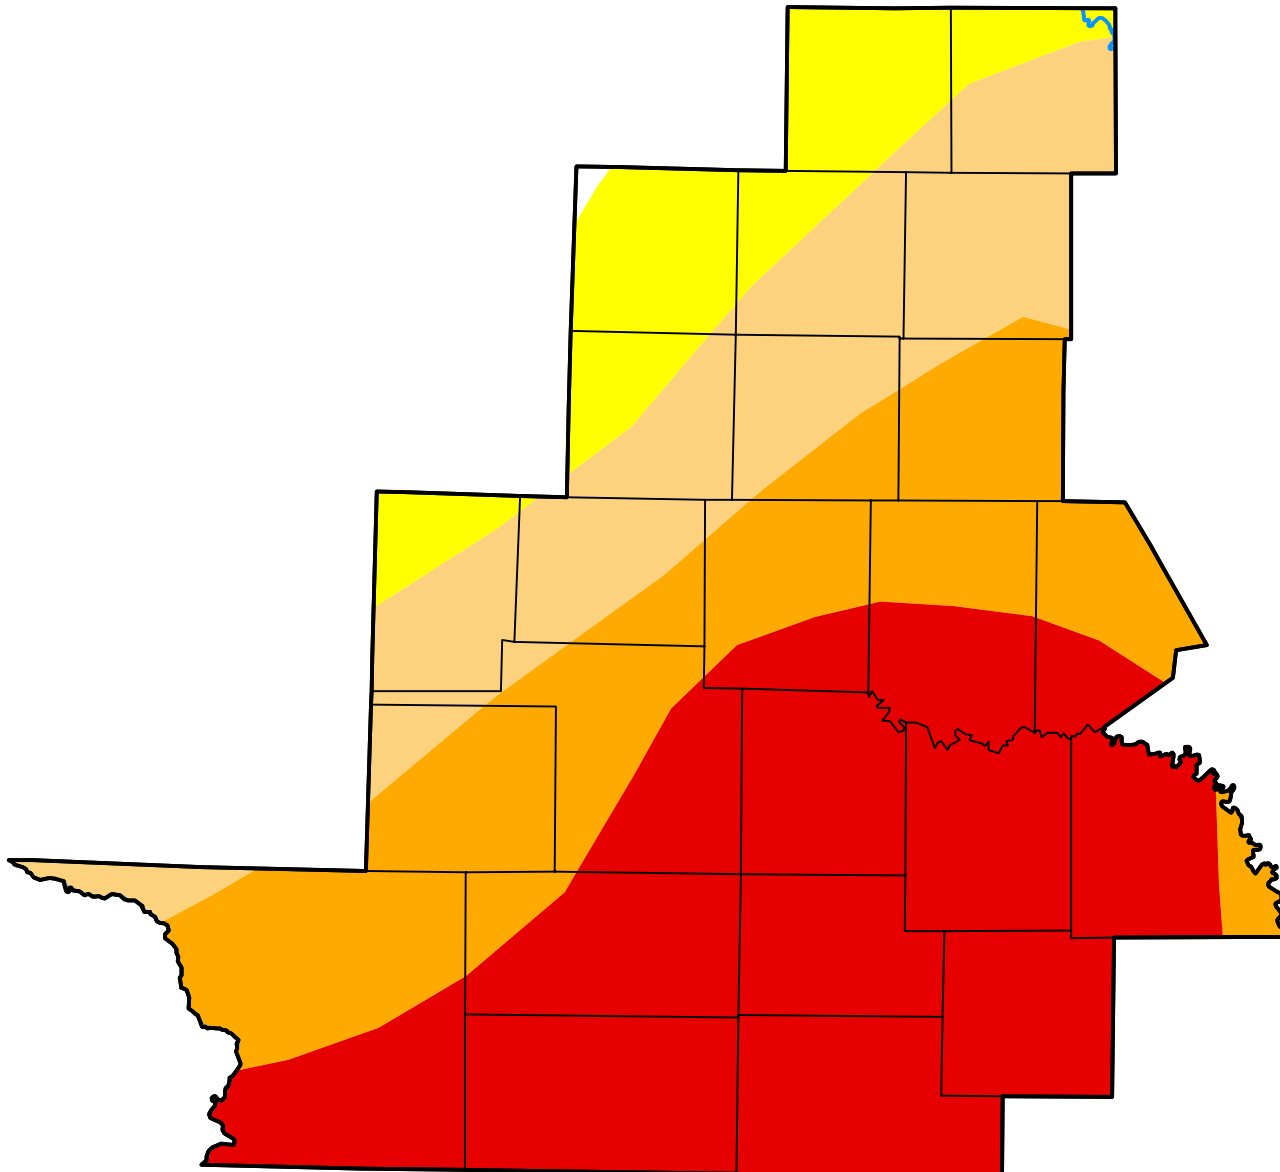

U.S. Drought Monitor

San Angelo, TX WFO

January 23, 2007
(Released Thursday, Jan. 25, 2007)
Valid 7 a.m. EST

Intensity:

-  None
-  D0 Abnormally Dry
-  D1 Moderate Drought
-  D2 Severe Drought
-  D3 Extreme Drought
-  D4 Exceptional Drought

The Drought Monitor focuses on broad-scale conditions. Local conditions may vary. For more information on the Drought Monitor, go to <https://droughtmonitor.unl.edu/About.aspx>

Author:

David Miskus
NOAA/NWS/NCEP/CPC