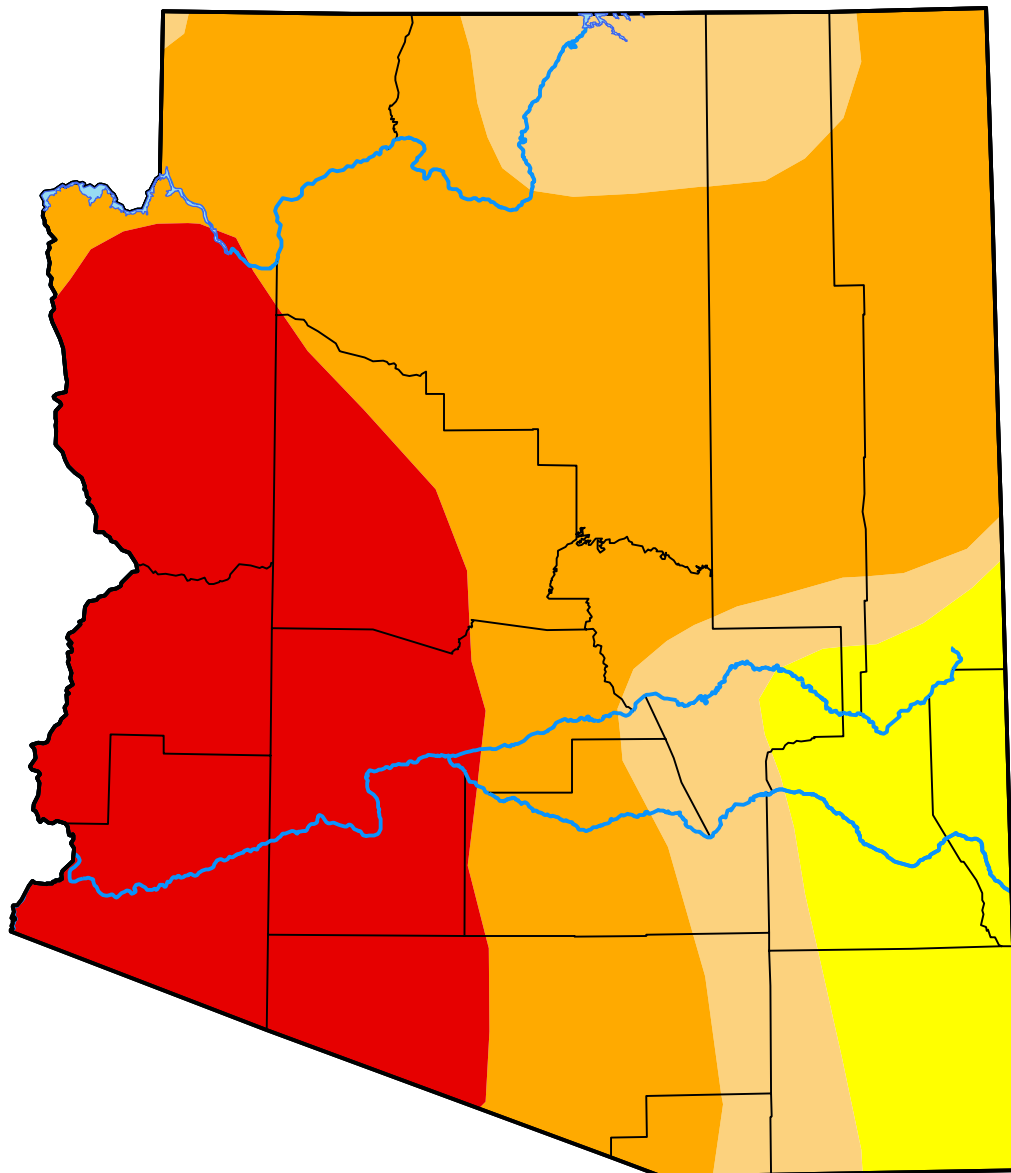

U.S. Drought Monitor Arizona

July 17, 2007
(Released Thursday, Jul. 19, 2007)
Valid 8 a.m. EDT

Intensity:

-  None
-  D0 Abnormally Dry
-  D1 Moderate Drought
-  D2 Severe Drought
-  D3 Extreme Drought
-  D4 Exceptional Drought

The Drought Monitor focuses on broad-scale conditions. Local conditions may vary. For more information on the Drought Monitor, go to <https://droughtmonitor.unl.edu/About.aspx>

Author:

Brad Rippey
U.S. Department of Agriculture