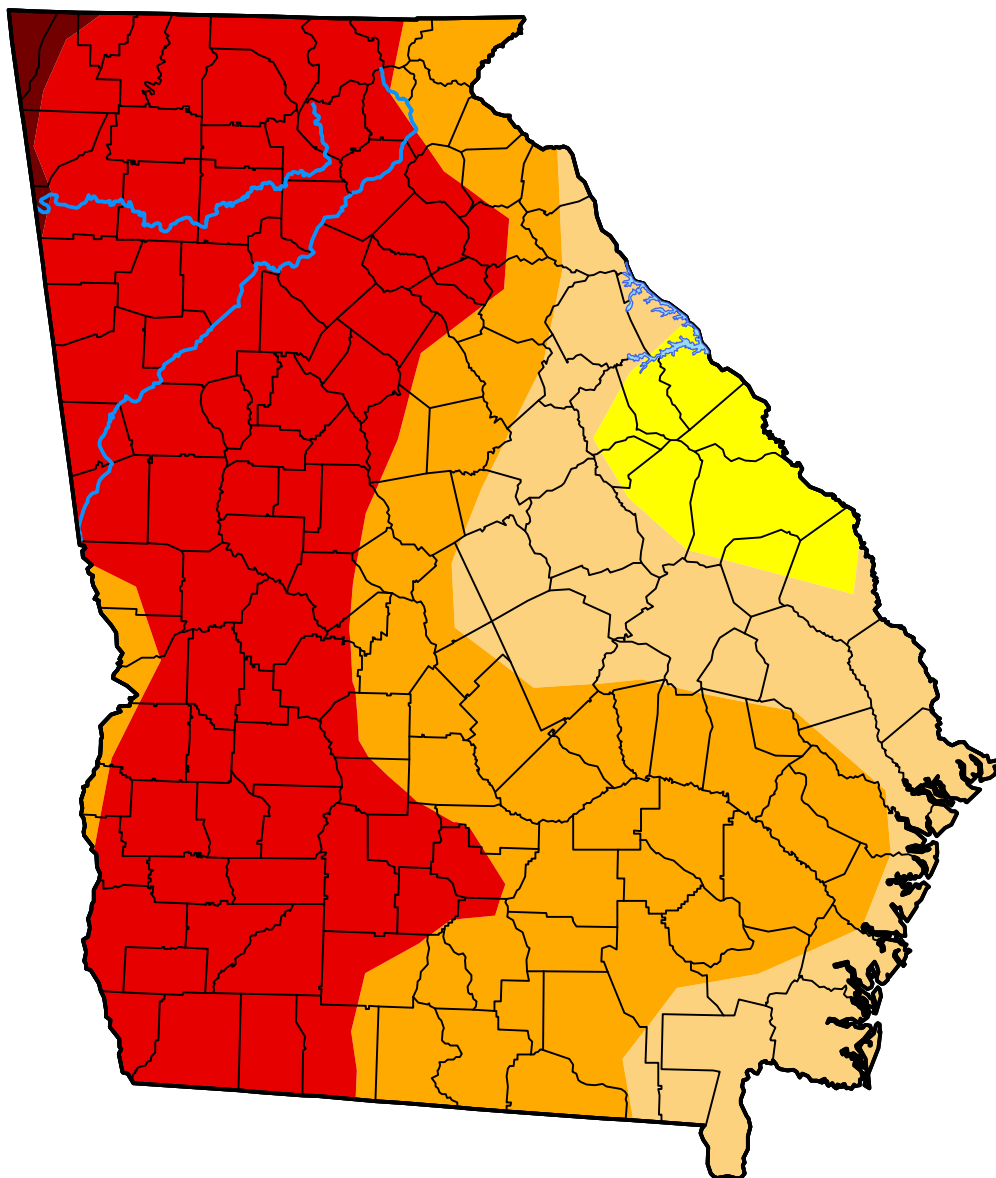

U.S. Drought Monitor Georgia

July 17, 2007
(Released Thursday, Jul. 19, 2007)
Valid 8 a.m. EDT

Intensity:

-  None
-  D0 Abnormally Dry
-  D1 Moderate Drought
-  D2 Severe Drought
-  D3 Extreme Drought
-  D4 Exceptional Drought

The Drought Monitor focuses on broad-scale conditions. Local conditions may vary. For more information on the Drought Monitor, go to <https://droughtmonitor.unl.edu/About.aspx>

Author:

Brad Rippey
U.S. Department of Agriculture