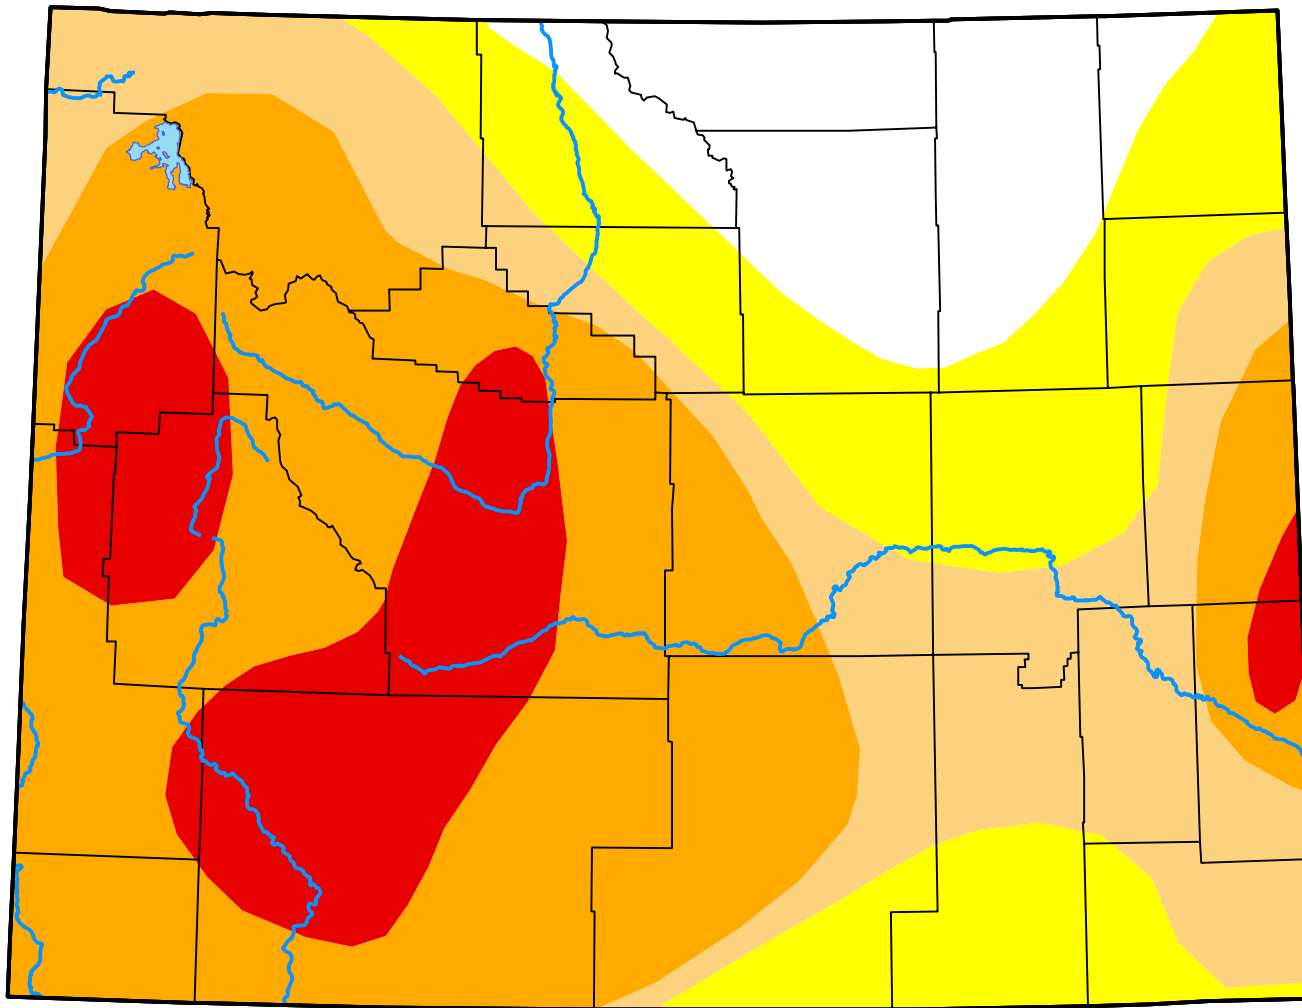

U.S. Drought Monitor

Wyoming

July 17, 2007
(Released Thursday, Jul. 19, 2007)
Valid 8 a.m. EDT

Intensity:

-  None
-  D0 Abnormally Dry
-  D1 Moderate Drought
-  D2 Severe Drought
-  D3 Extreme Drought
-  D4 Exceptional Drought

The Drought Monitor focuses on broad-scale conditions. Local conditions may vary. For more information on the Drought Monitor, go to <https://droughtmonitor.unl.edu/About.aspx>

Author:

Brad Rippey
U.S. Department of Agriculture