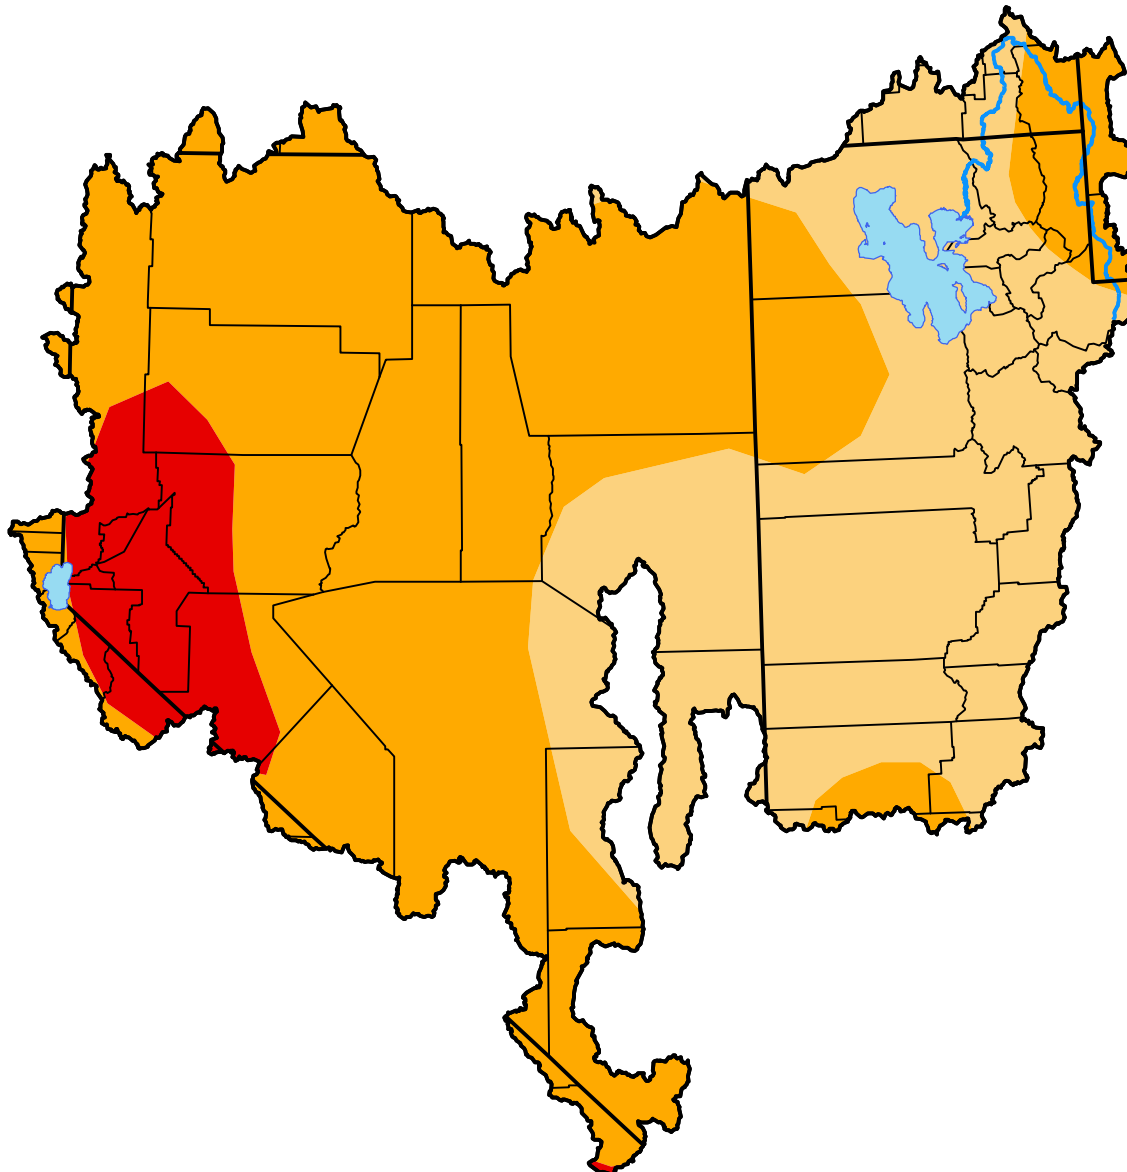

U.S. Drought Monitor

Great Basin Watershed

July 17, 2007
(Released Thursday, Jul. 19, 2007)
Valid 8 a.m. EDT

Intensity:

-  None
-  D0 Abnormally Dry
-  D1 Moderate Drought
-  D2 Severe Drought
-  D3 Extreme Drought
-  D4 Exceptional Drought

The Drought Monitor focuses on broad-scale conditions. Local conditions may vary. For more information on the Drought Monitor, go to <https://droughtmonitor.unl.edu/About.aspx>

Author:

Brad Rippey
U.S. Department of Agriculture