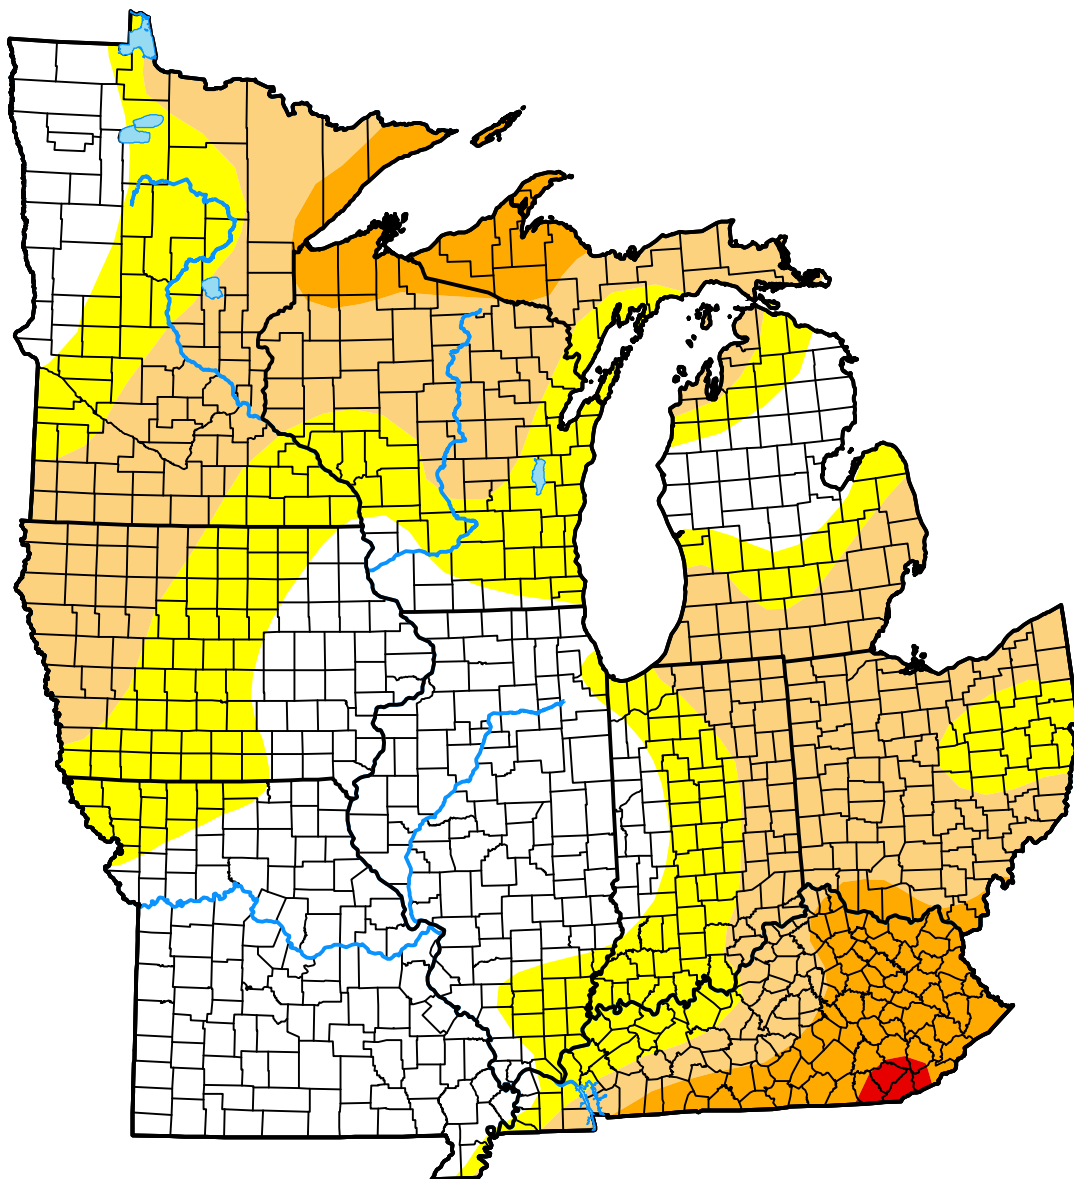

U.S. Drought Monitor Midwest

July 17, 2007
(Released Thursday, Jul. 19, 2007)
Valid 8 a.m. EDT

Intensity:

- None
- D0 Abnormally Dry
- D1 Moderate Drought
- D2 Severe Drought
- D3 Extreme Drought
- D4 Exceptional Drought

The Drought Monitor focuses on broad-scale conditions. Local conditions may vary. For more information on the Drought Monitor, go to <https://droughtmonitor.unl.edu/About.aspx>

Author:

Brad Rippey
U.S. Department of Agriculture