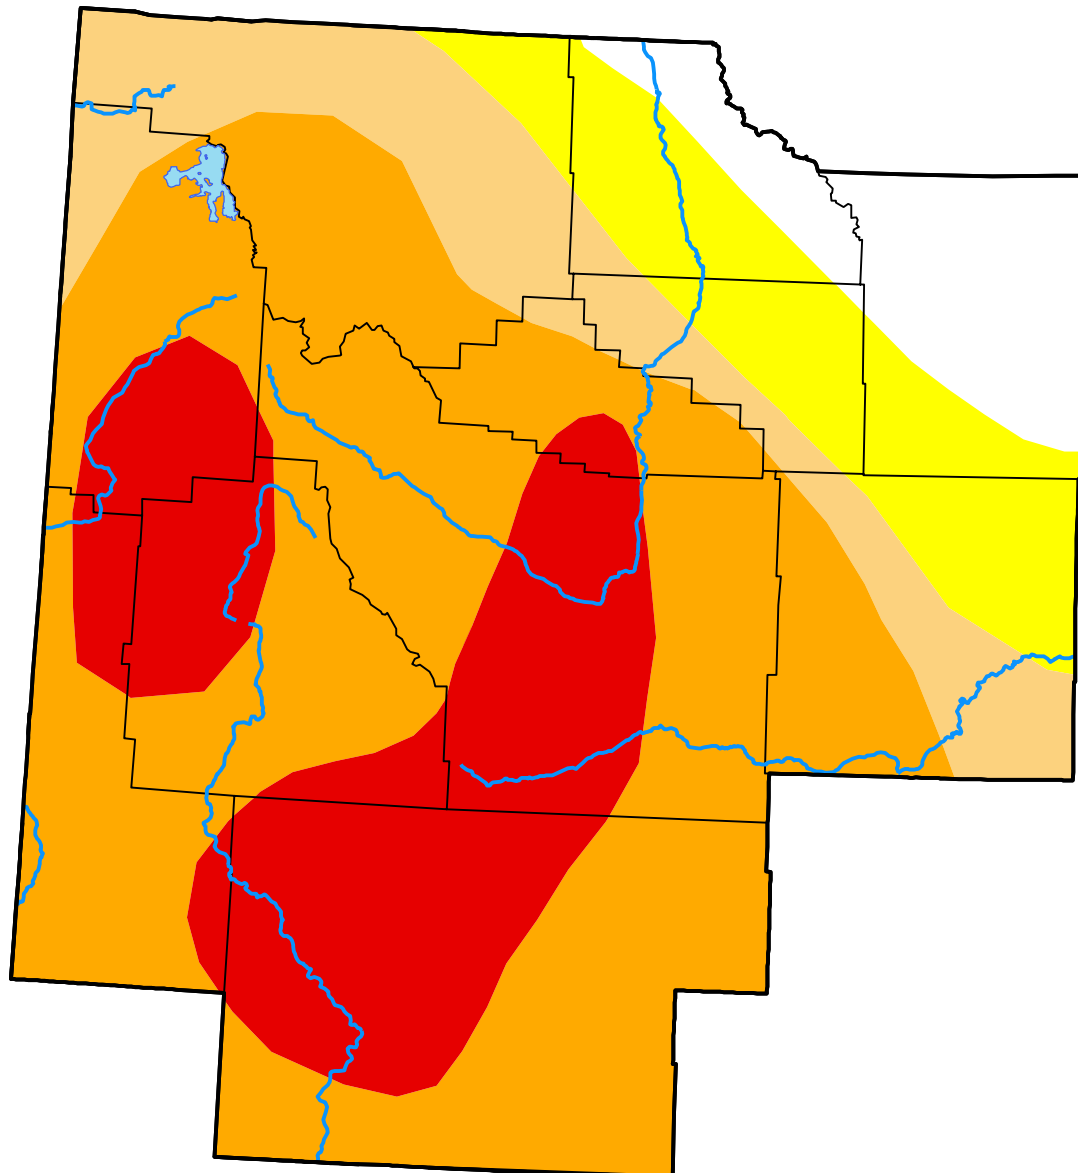

U.S. Drought Monitor Riverton, WY WFO

July 17, 2007
(Released Thursday, Jul. 19, 2007)
Valid 8 a.m. EDT

Intensity:

-  None
-  D0 Abnormally Dry
-  D1 Moderate Drought
-  D2 Severe Drought
-  D3 Extreme Drought
-  D4 Exceptional Drought

The Drought Monitor focuses on broad-scale conditions. Local conditions may vary. For more information on the Drought Monitor, go to <https://droughtmonitor.unl.edu/About.aspx>

Author:

Brad Rippey
U.S. Department of Agriculture