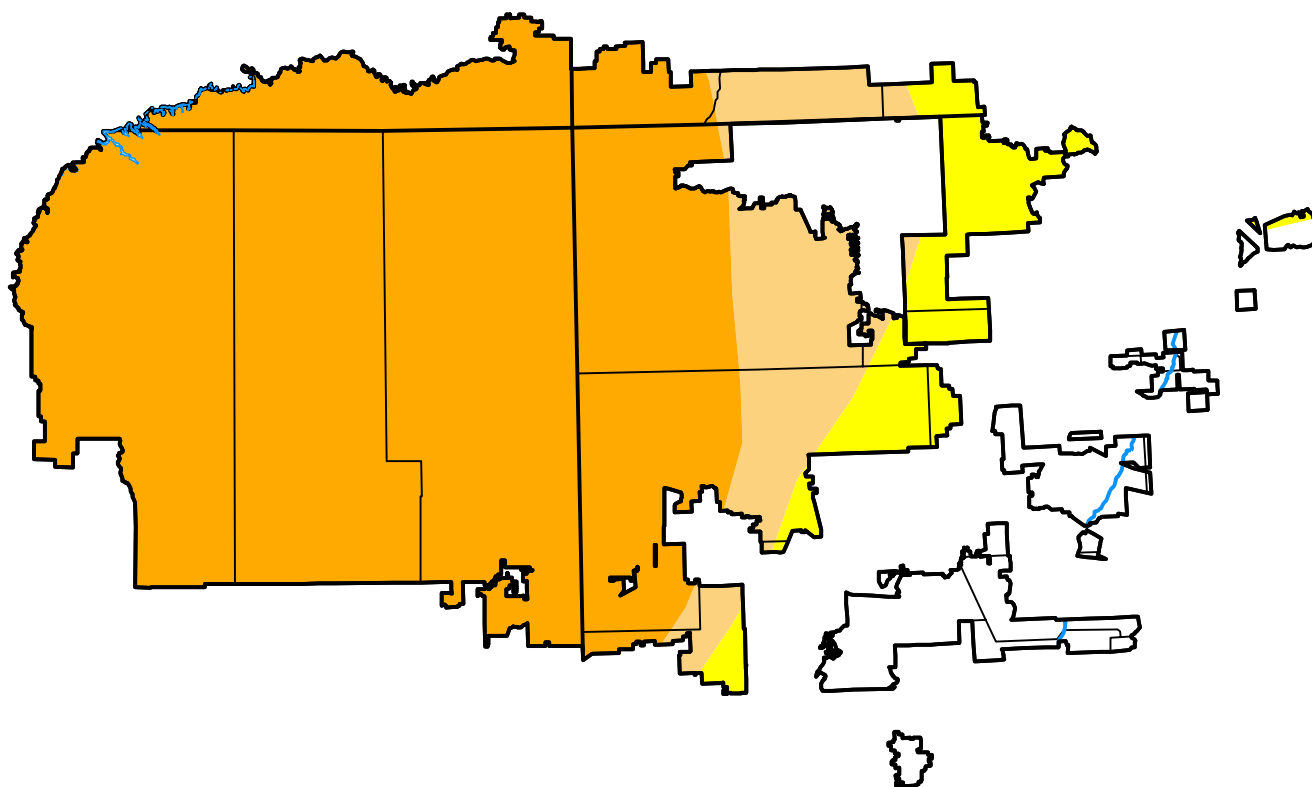

U.S. Drought Monitor

4 Corners

July 31, 2007
(Released Thursday, Aug. 2, 2007)
Valid 8 a.m. EDT

Intensity:

-  None
-  D0 Abnormally Dry
-  D1 Moderate Drought
-  D2 Severe Drought
-  D3 Extreme Drought
-  D4 Exceptional Drought

The Drought Monitor focuses on broad-scale conditions. Local conditions may vary. For more information on the Drought Monitor, go to <https://droughtmonitor.unl.edu/About.aspx>

Author:

Brian Fuchs
National Drought Mitigation Center