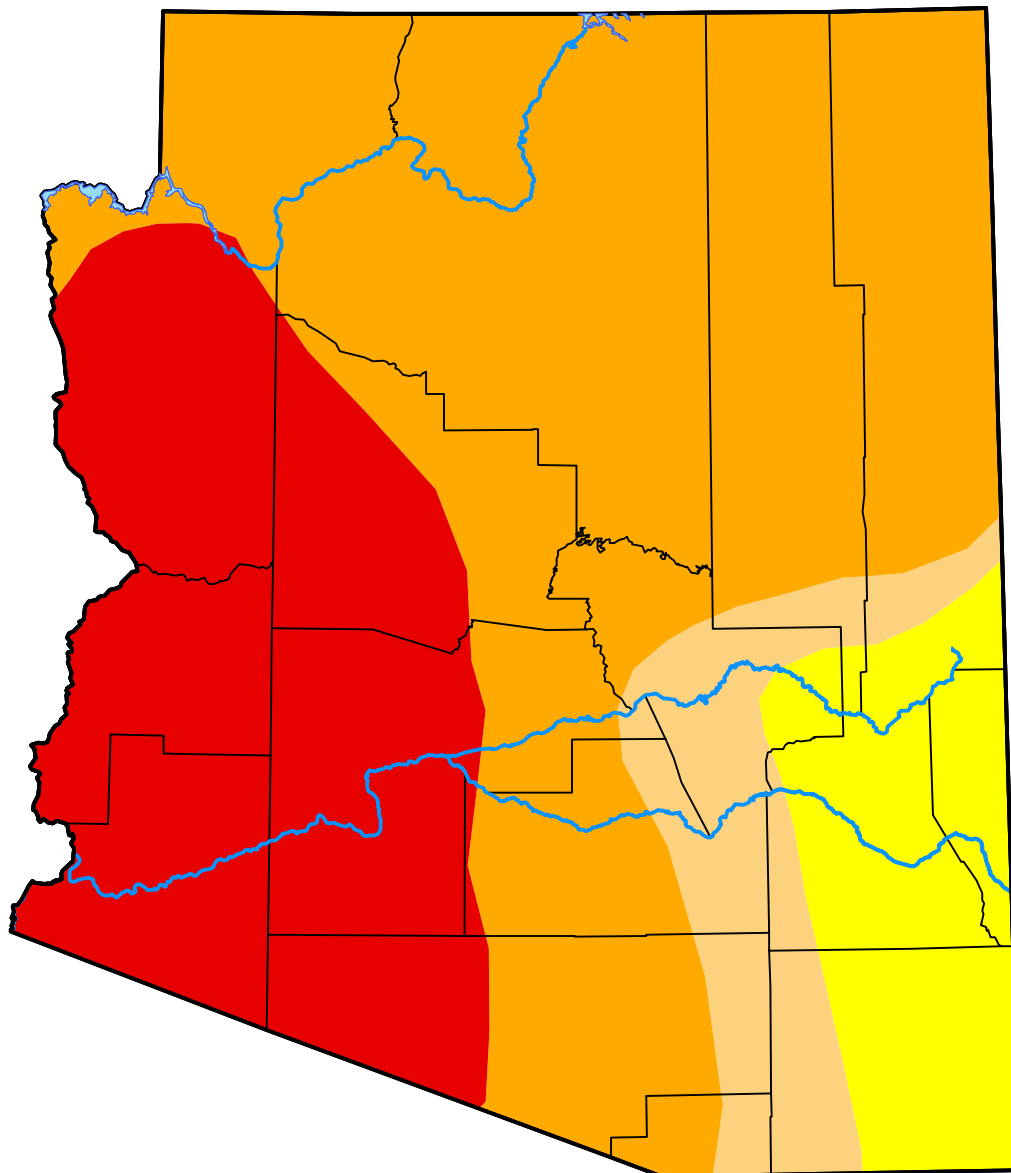

U.S. Drought Monitor Arizona

July 31, 2007
(Released Thursday, Aug. 2, 2007)
Valid 8 a.m. EDT

Intensity:

-  None
-  D0 Abnormally Dry
-  D1 Moderate Drought
-  D2 Severe Drought
-  D3 Extreme Drought
-  D4 Exceptional Drought

The Drought Monitor focuses on broad-scale conditions. Local conditions may vary. For more information on the Drought Monitor, go to <https://droughtmonitor.unl.edu/About.aspx>

Author:

Brian Fuchs
National Drought Mitigation Center