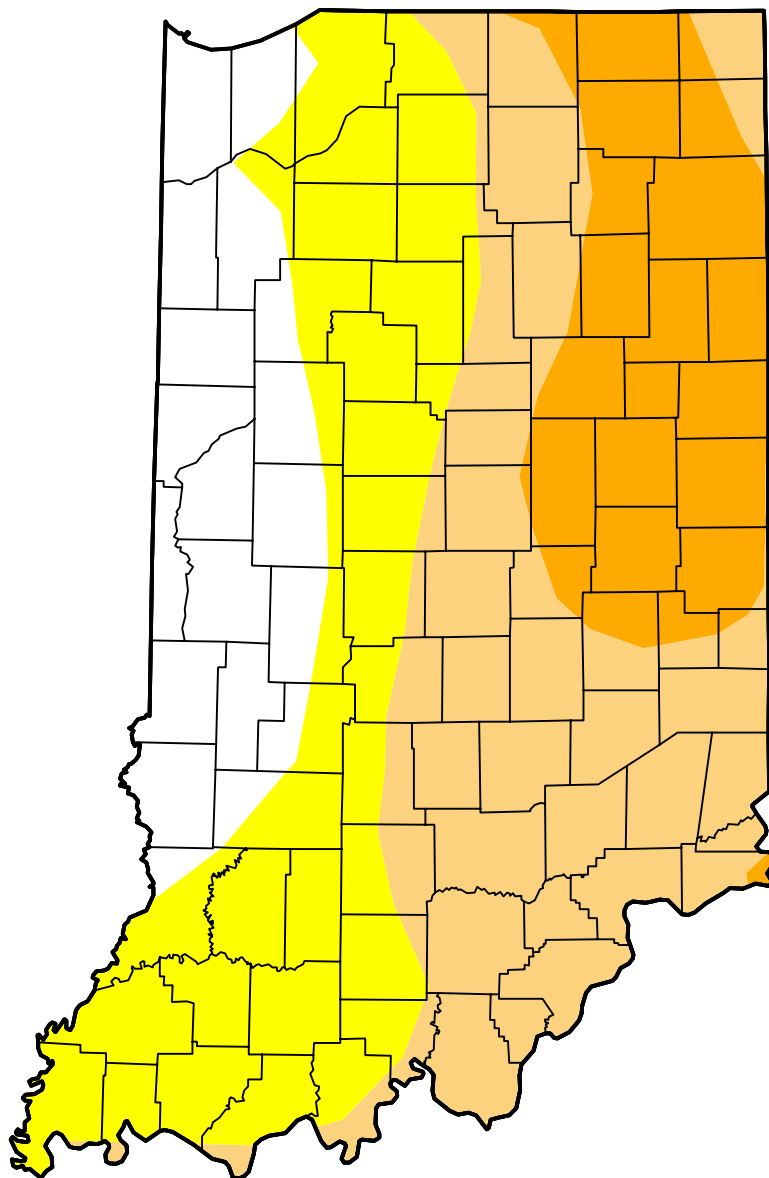

U.S. Drought Monitor

Indiana

July 31, 2007
(Released Thursday, Aug. 2, 2007)
Valid 8 a.m. EDT

Intensity:

-  None
-  D0 Abnormally Dry
-  D1 Moderate Drought
-  D2 Severe Drought
-  D3 Extreme Drought
-  D4 Exceptional Drought

The Drought Monitor focuses on broad-scale conditions. Local conditions may vary. For more information on the Drought Monitor, go to <https://droughtmonitor.unl.edu/About.aspx>

Author:

Brian Fuchs
National Drought Mitigation Center