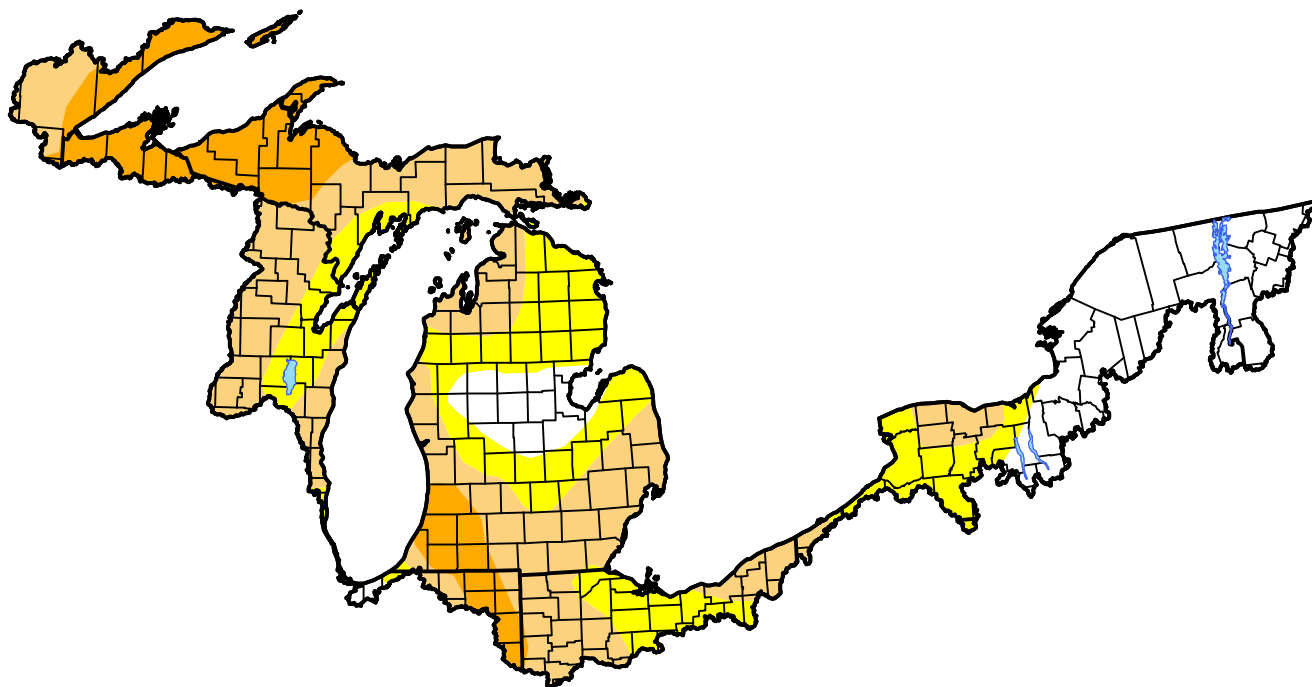

U.S. Drought Monitor Great Lakes Watershed

July 31, 2007
(Released Thursday, Aug. 2, 2007)
Valid 8 a.m. EDT

Intensity:

-  None
-  D0 Abnormally Dry
-  D1 Moderate Drought
-  D2 Severe Drought
-  D3 Extreme Drought
-  D4 Exceptional Drought

The Drought Monitor focuses on broad-scale conditions. Local conditions may vary. For more information on the Drought Monitor, go to <https://droughtmonitor.unl.edu/About.aspx>

Author:

Brian Fuchs
National Drought Mitigation Center