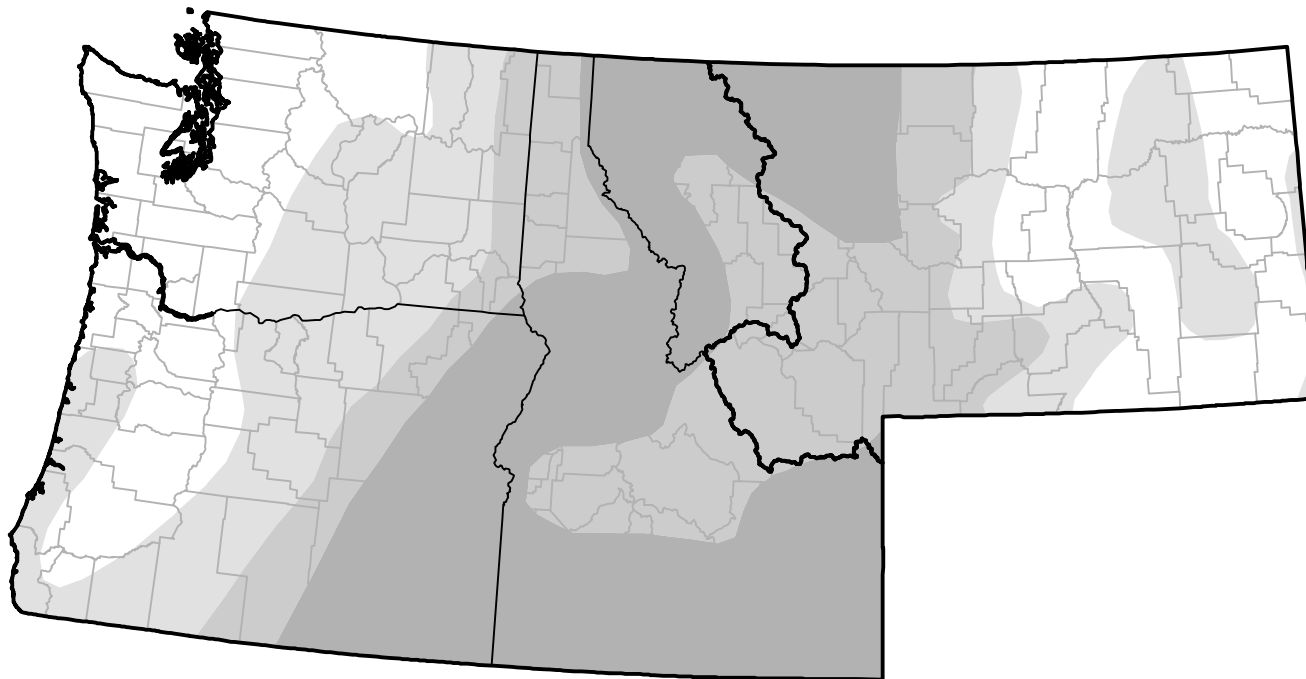

# Northwest RDEWS and Surrounding Areas

Intensity:

-  None
-  D0 Abnormally Dry
-  D1 Moderate Drought
-  D2 Severe Drought
-  D3 Extreme Drought
-  D4 Exceptional Drought

*The Drought Monitor focuses on broad-scale conditions. Local conditions may vary. For more information on the Drought Monitor, go to <https://droughtmonitor.unl.edu/About.aspx>*