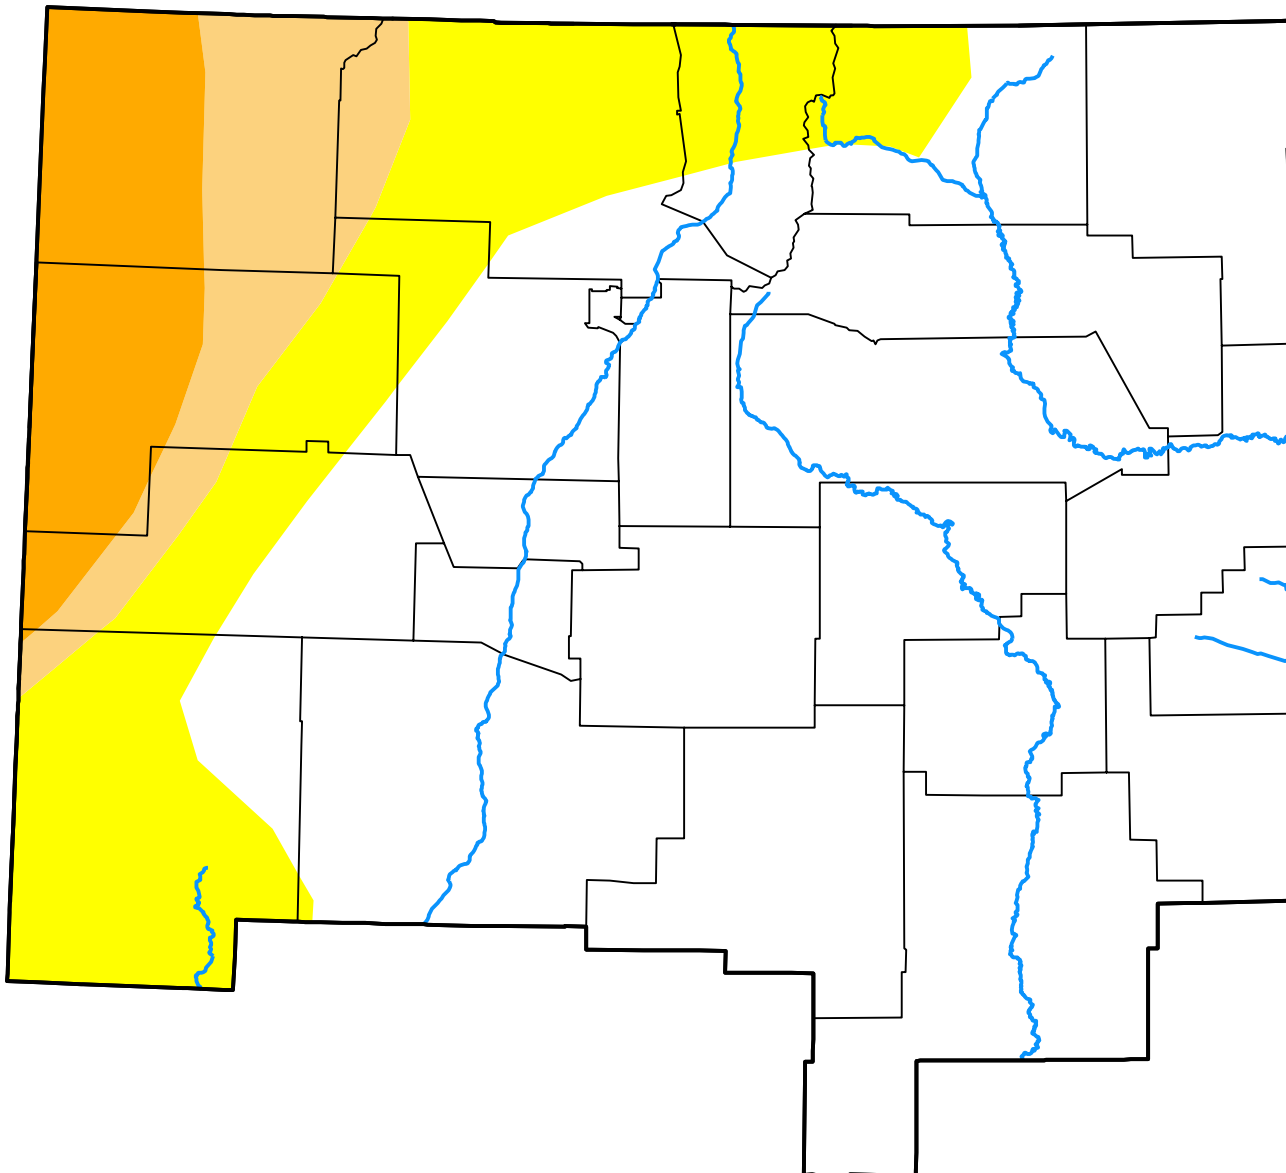

U.S. Drought Monitor

Albuquerque, NM WFO

July 31, 2007
(Released Thursday, Aug. 2, 2007)
Valid 8 a.m. EDT

Intensity:

-  None
-  D0 Abnormally Dry
-  D1 Moderate Drought
-  D2 Severe Drought
-  D3 Extreme Drought
-  D4 Exceptional Drought

The Drought Monitor focuses on broad-scale conditions. Local conditions may vary. For more information on the Drought Monitor, go to <https://droughtmonitor.unl.edu/About.aspx>

Author:

Brian Fuchs
National Drought Mitigation Center