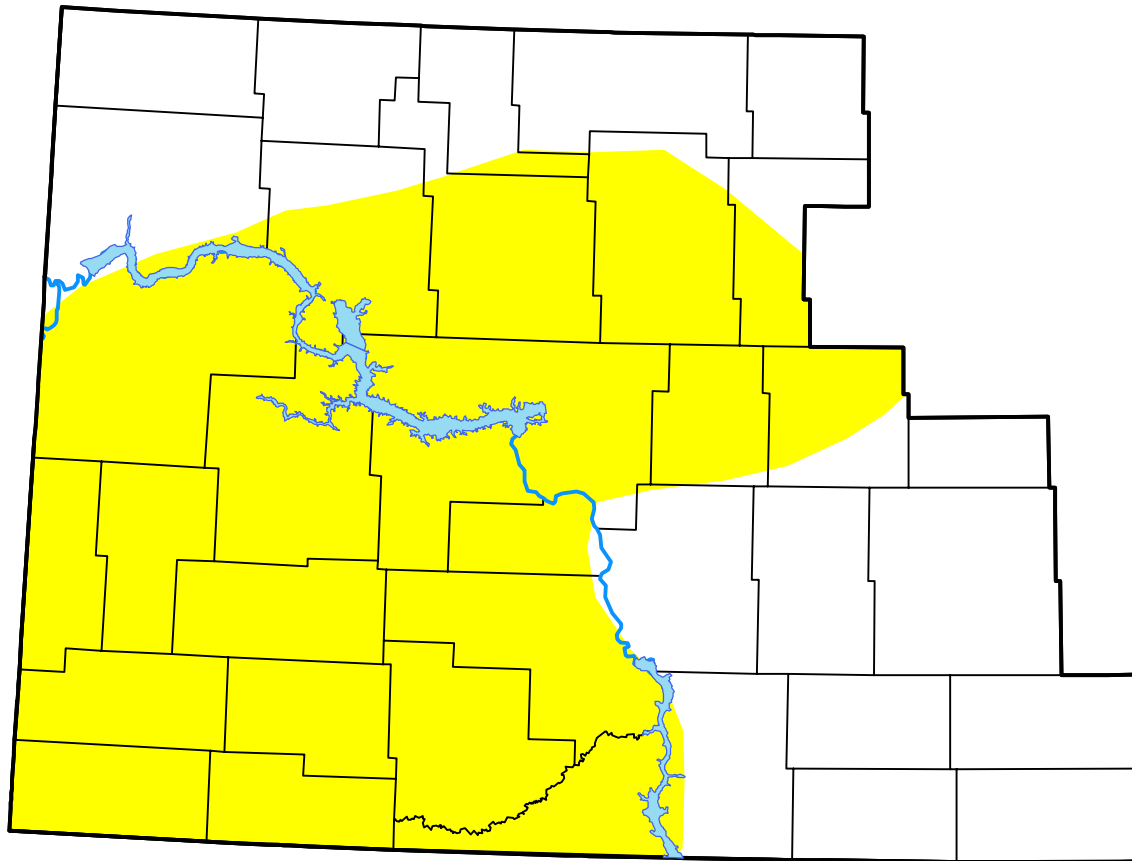

U.S. Drought Monitor

Bismarck, ND WFO

July 31, 2007
 (Released Thursday, Aug. 2, 2007)
 Valid 8 a.m. EDT

Drought Conditions (Percent Area)

	None	D0	D1	D2	D3	D4
Current	42.60	57.40	0.00	0.00	0.00	0.00
Last Week <i>07-26-2007</i>	68.09	31.91	0.00	0.00	0.00	0.00
3 Months Ago <i>05-03-2007</i>	20.64	25.75	45.53	8.09	0.00	0.00
Start of Calendar Year <i>01-04-2007</i>	0.00	11.64	59.07	26.35	2.94	0.00
Start of Water Year <i>09-28-2006</i>	1.17	13.72	44.85	36.52	3.74	0.00
One Year Ago <i>08-03-2006</i>	0.00	0.00	38.61	41.14	17.63	2.62

Intensity:

- None
- D0 Abnormally Dry
- D1 Moderate Drought
- D2 Severe Drought
- D3 Extreme Drought
- D4 Exceptional Drought

The Drought Monitor focuses on broad-scale conditions. Local conditions may vary. For more information on the Drought Monitor, go to <https://droughtmonitor.unl.edu/About.aspx>