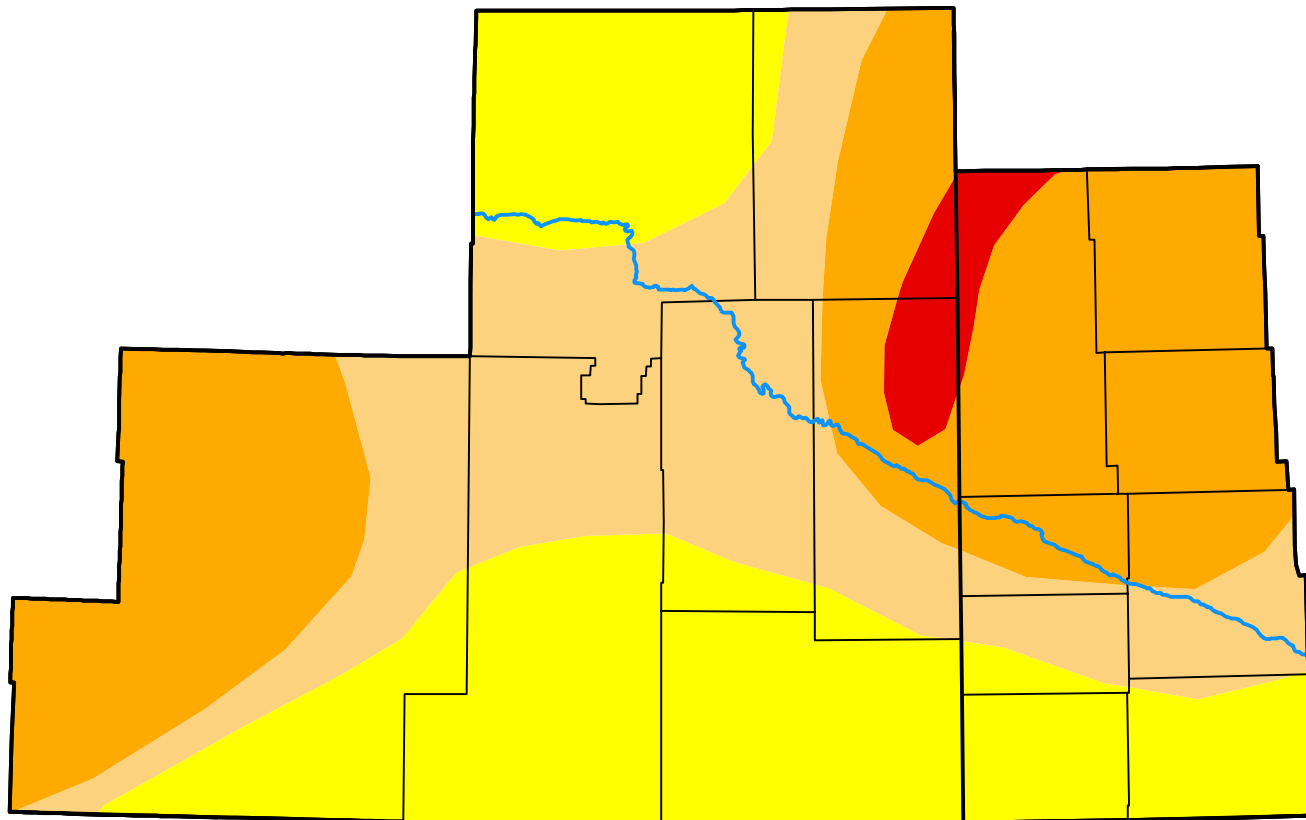

# U.S. Drought Monitor Cheyenne, WY WFO

July 31, 2007  
(Released Thursday, Aug. 2, 2007)  
Valid 8 a.m. EDT

### Intensity:

-  None
-  D0 Abnormally Dry
-  D1 Moderate Drought
-  D2 Severe Drought
-  D3 Extreme Drought
-  D4 Exceptional Drought

*The Drought Monitor focuses on broad-scale conditions. Local conditions may vary. For more information on the Drought Monitor, go to <https://droughtmonitor.unl.edu/About.aspx>*