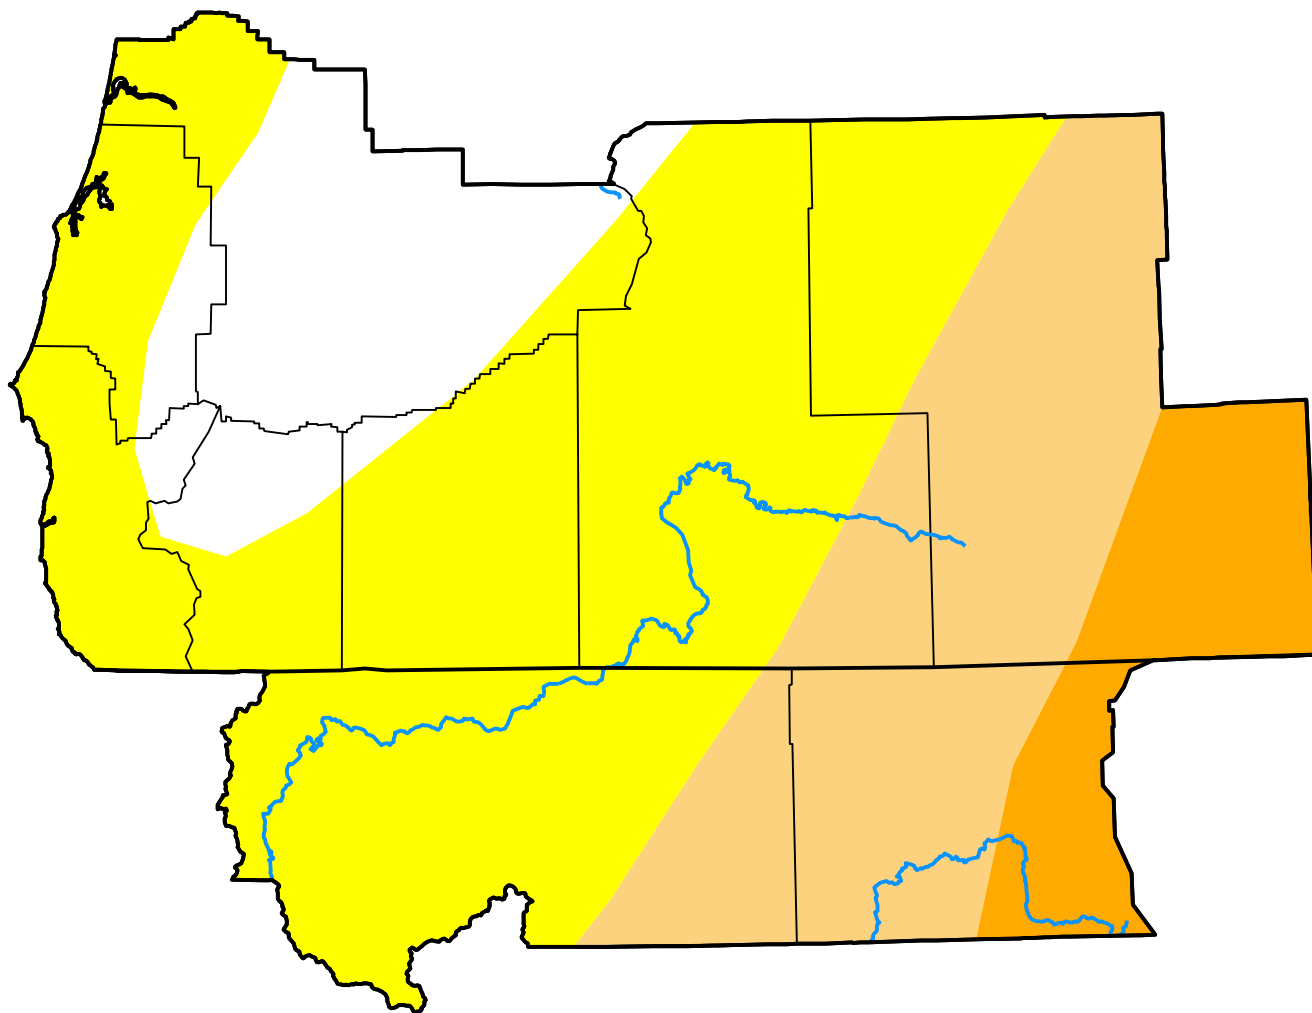

# U.S. Drought Monitor Medford, OR WFO

July 31, 2007  
(Released Thursday, Aug. 2, 2007)  
Valid 8 a.m. EDT

### Intensity:

-  None
-  D0 Abnormally Dry
-  D1 Moderate Drought
-  D2 Severe Drought
-  D3 Extreme Drought
-  D4 Exceptional Drought

*The Drought Monitor focuses on broad-scale conditions. Local conditions may vary. For more information on the Drought Monitor, go to <https://droughtmonitor.unl.edu/About.aspx>*