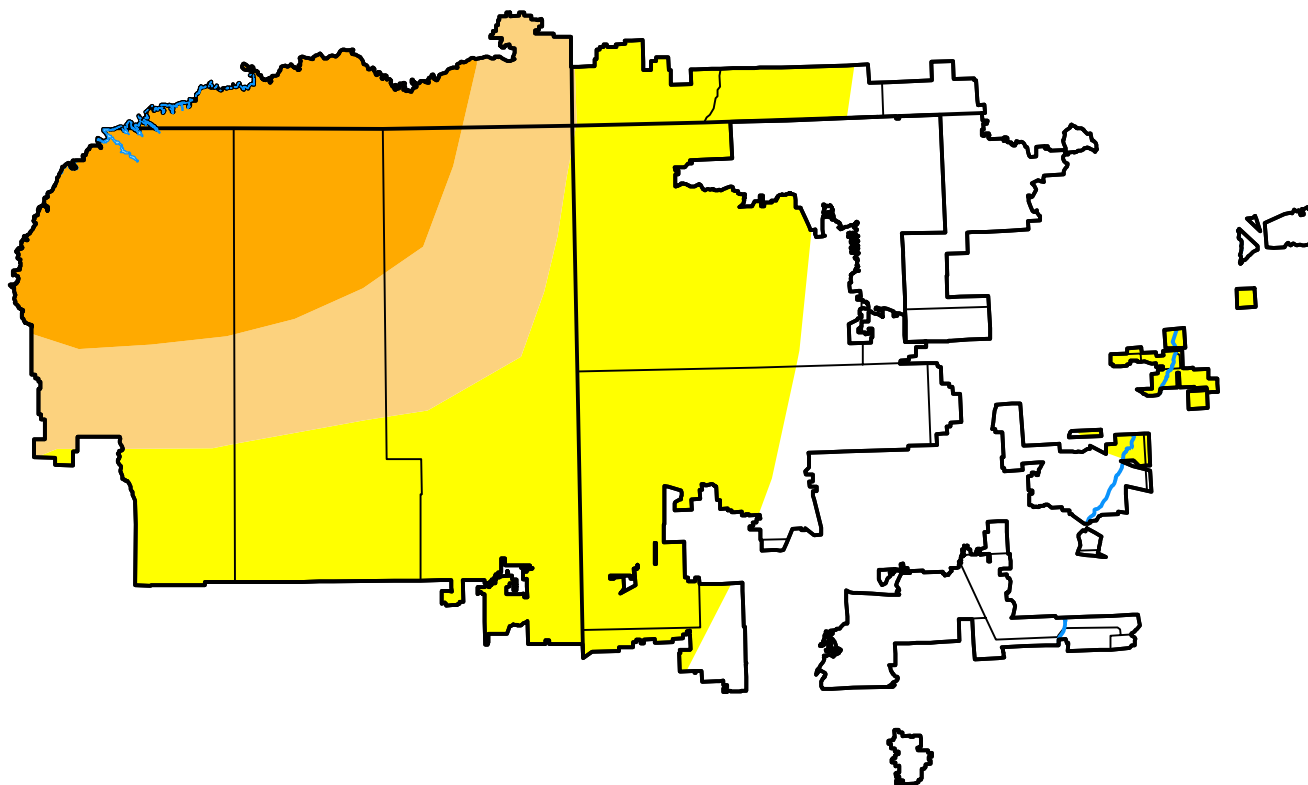

# U.S. Drought Monitor 4 Corners

**August 21, 2007**  
(Released Thursday, Aug. 23, 2007)  
Valid 8 a.m. EDT

### Intensity:

-  None
-  D0 Abnormally Dry
-  D1 Moderate Drought
-  D2 Severe Drought
-  D3 Extreme Drought
-  D4 Exceptional Drought

*The Drought Monitor focuses on broad-scale conditions. Local conditions may vary. For more information on the Drought Monitor, go to <https://droughtmonitor.unl.edu/About.aspx>*