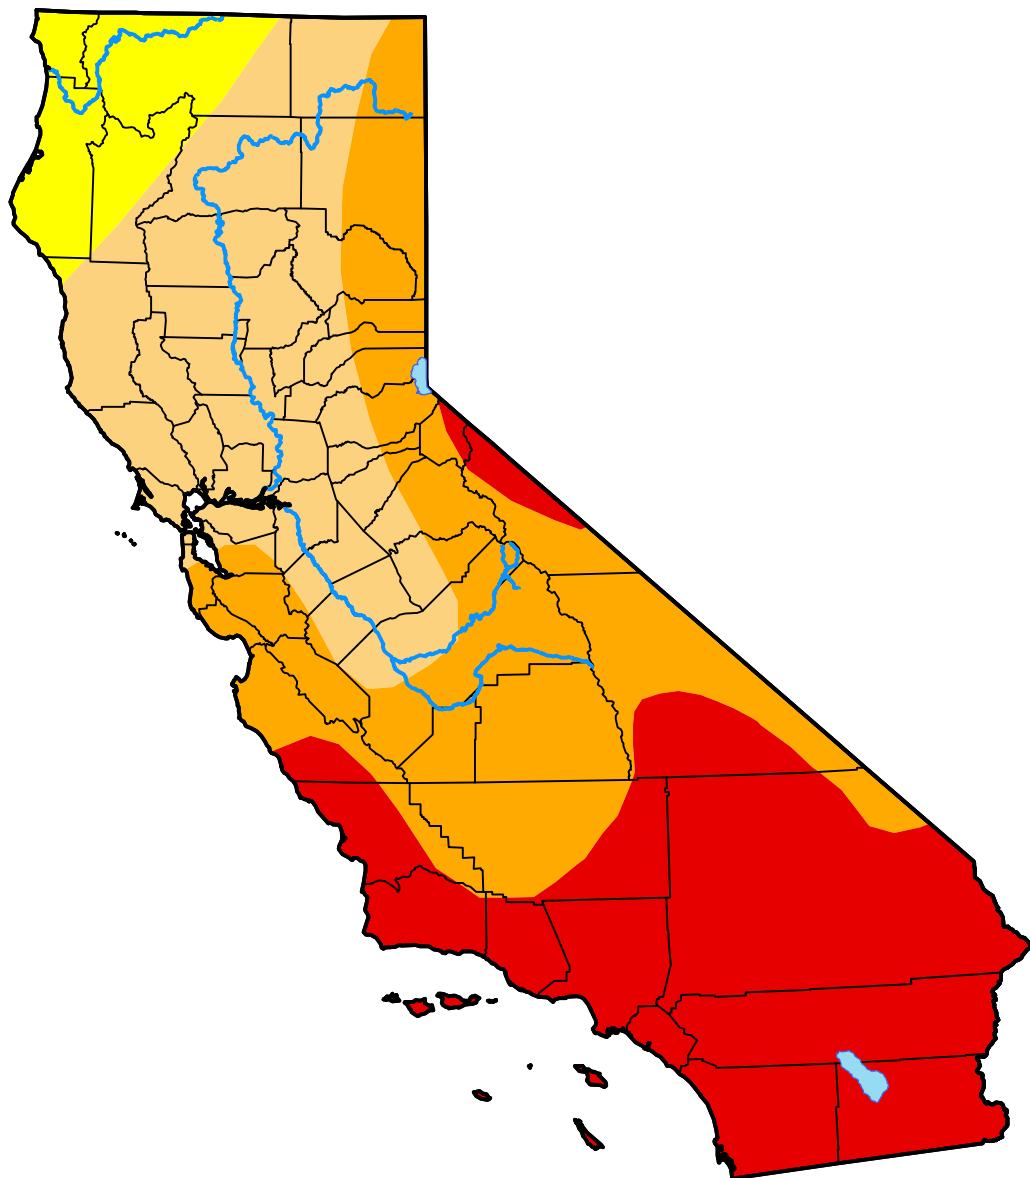

U.S. Drought Monitor California

August 21, 2007
(Released Thursday, Aug. 23, 2007)
Valid 8 a.m. EDT

Intensity:

-  None
-  D0 Abnormally Dry
-  D1 Moderate Drought
-  D2 Severe Drought
-  D3 Extreme Drought
-  D4 Exceptional Drought

The Drought Monitor focuses on broad-scale conditions. Local conditions may vary. For more information on the Drought Monitor, go to <https://droughtmonitor.unl.edu/About.aspx>

Author:

Richard Heim
NCEI/NOAA