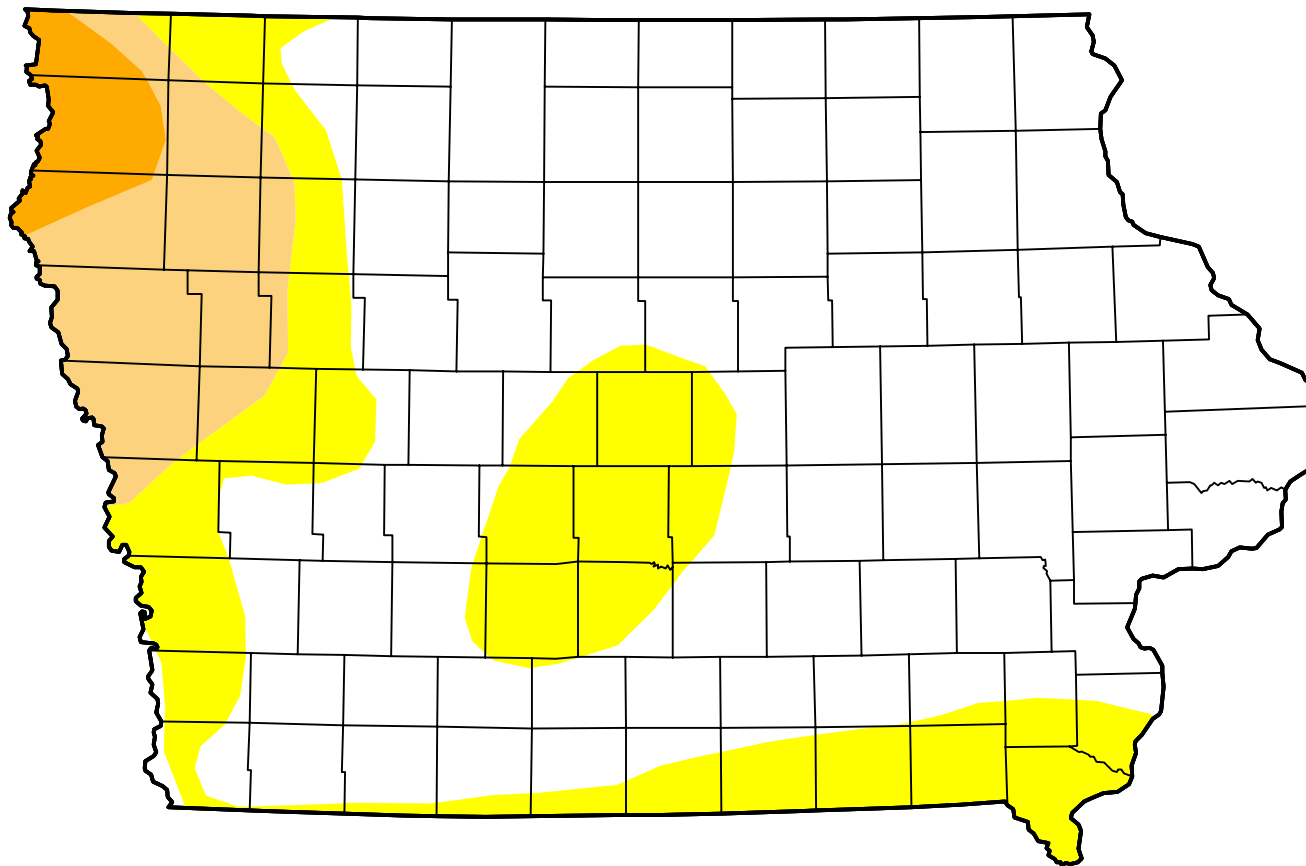

U.S. Drought Monitor

Iowa

August 21, 2007

(Released Thursday, Aug. 23, 2007)

Valid 8 a.m. EDT

Intensity:

-  None
-  D0 Abnormally Dry
-  D1 Moderate Drought
-  D2 Severe Drought
-  D3 Extreme Drought
-  D4 Exceptional Drought

The Drought Monitor focuses on broad-scale conditions. Local conditions may vary. For more information on the Drought Monitor, go to <https://droughtmonitor.unl.edu/About.aspx>

Author:

Richard Heim
NCEI/NOAA