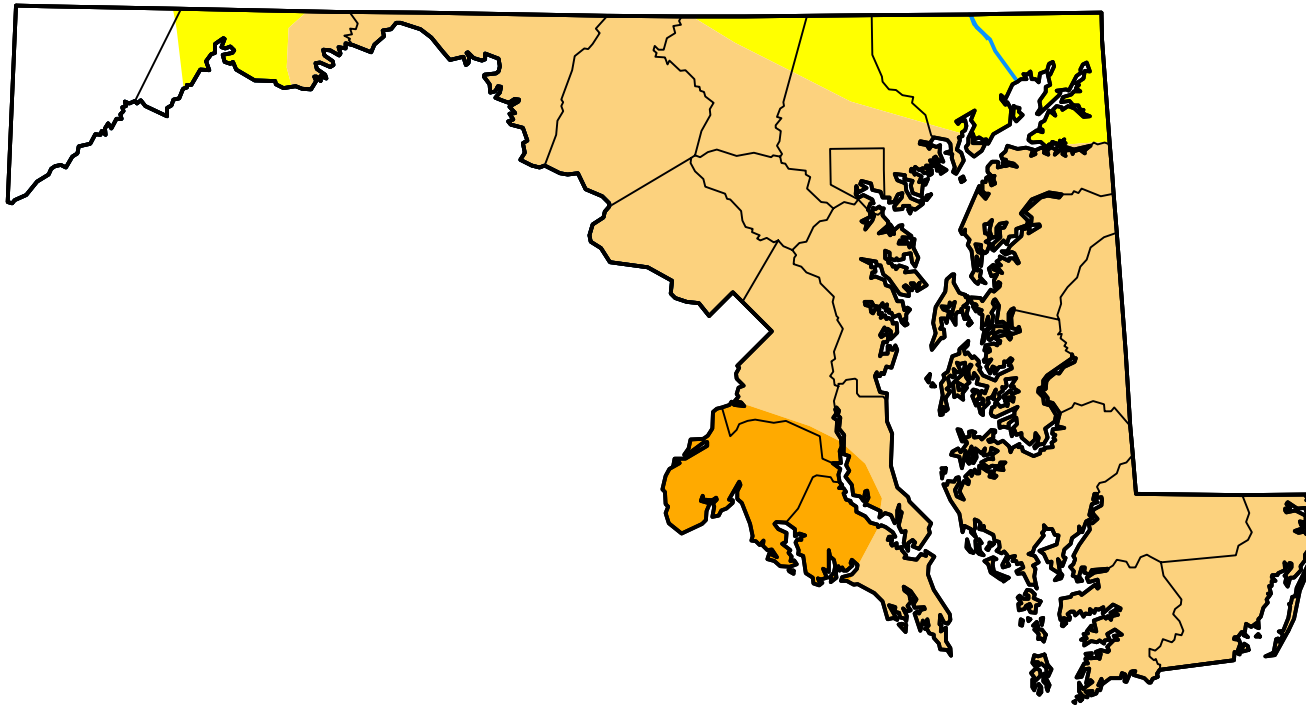

# U.S. Drought Monitor Maryland

**August 21, 2007**  
(Released Thursday, Aug. 23, 2007)  
Valid 8 a.m. EDT