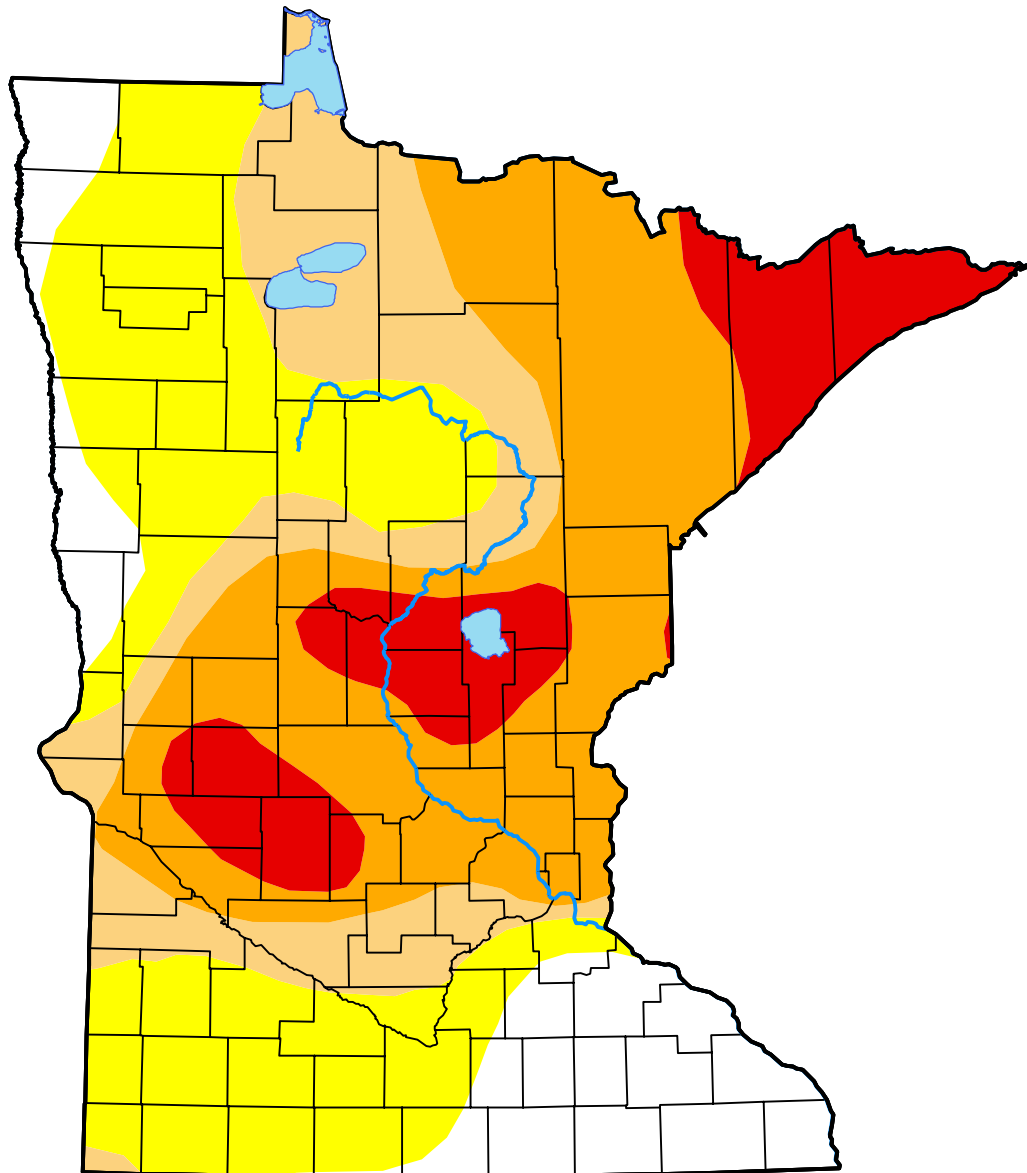

U.S. Drought Monitor Minnesota

August 21, 2007
(Released Thursday, Aug. 23, 2007)
Valid 8 a.m. EDT

Intensity:

-  None
-  D0 Abnormally Dry
-  D1 Moderate Drought
-  D2 Severe Drought
-  D3 Extreme Drought
-  D4 Exceptional Drought

The Drought Monitor focuses on broad-scale conditions. Local conditions may vary. For more information on the Drought Monitor, go to <https://droughtmonitor.unl.edu/About.aspx>

Author:

Richard Heim
NCEI/NOAA