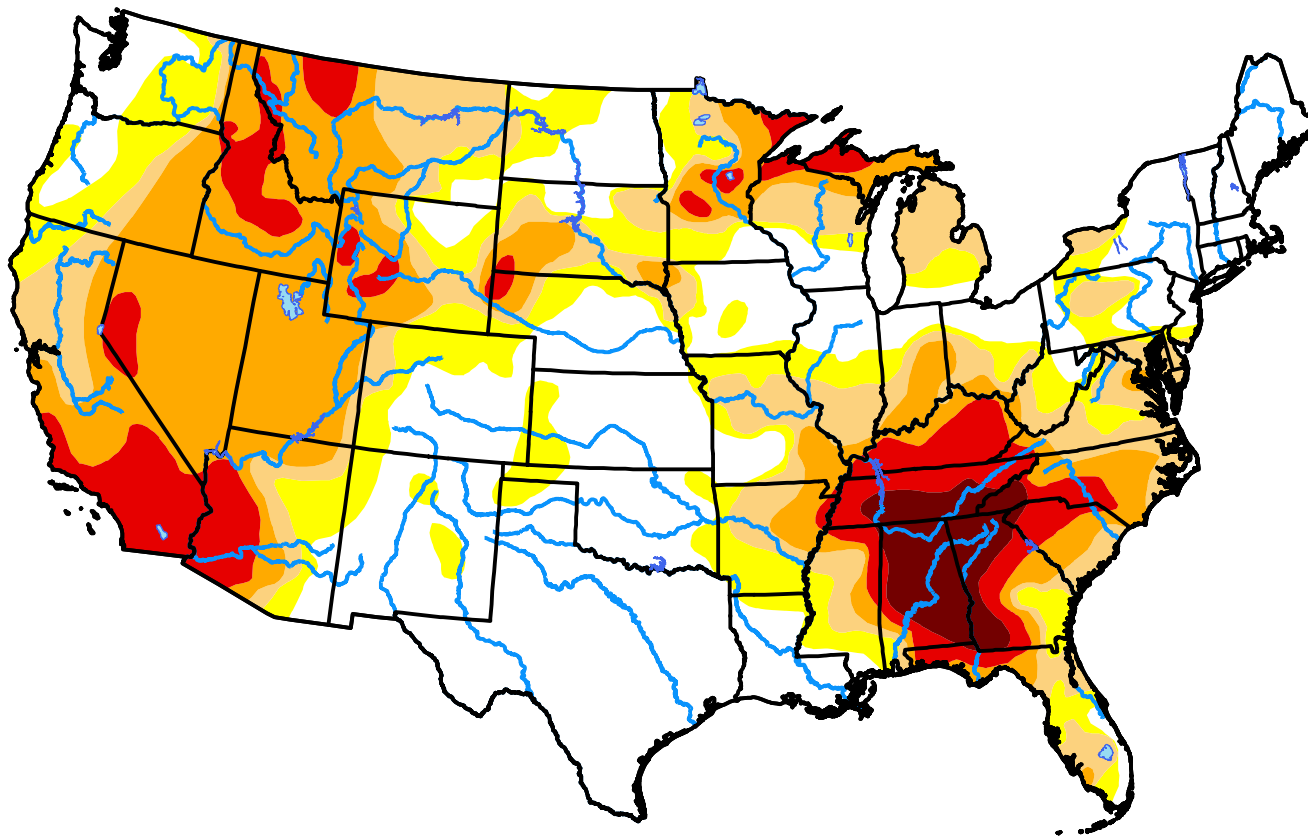

# U.S. Drought Monitor Contiguous U.S. (CONUS)

August 21, 2007  
(Released Thursday, Aug. 23, 2007)  
Valid 8 a.m. EDT

## Intensity:

-  None
-  D0 Abnormally Dry
-  D1 Moderate Drought
-  D2 Severe Drought
-  D3 Extreme Drought
-  D4 Exceptional Drought

*The Drought Monitor focuses on broad-scale conditions. Local conditions may vary. For more information on the Drought Monitor, go to <https://droughtmonitor.unl.edu/About.aspx>*