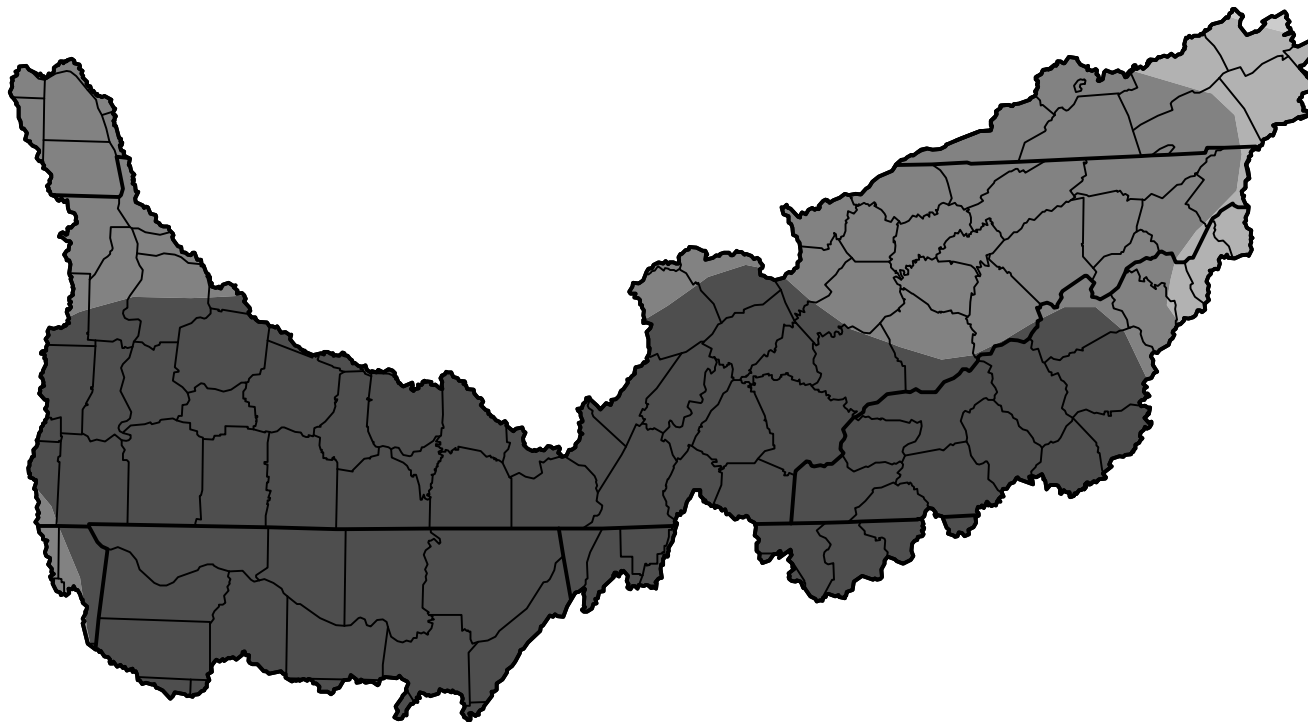

U.S. Drought Monitor Tennessee Watershed

August 21, 2007
(Released Thursday, Aug. 23, 2007)
Valid 8 a.m. EDT

Intensity:

-  None
-  D0 Abnormally Dry
-  D1 Moderate Drought
-  D2 Severe Drought
-  D3 Extreme Drought
-  D4 Exceptional Drought

The Drought Monitor focuses on broad-scale conditions. Local conditions may vary. For more information on the Drought Monitor, go to <https://droughtmonitor.unl.edu/About.aspx>

Author:

Richard Heim
NCEI/NOAA

droughtmonitor.unl.edu