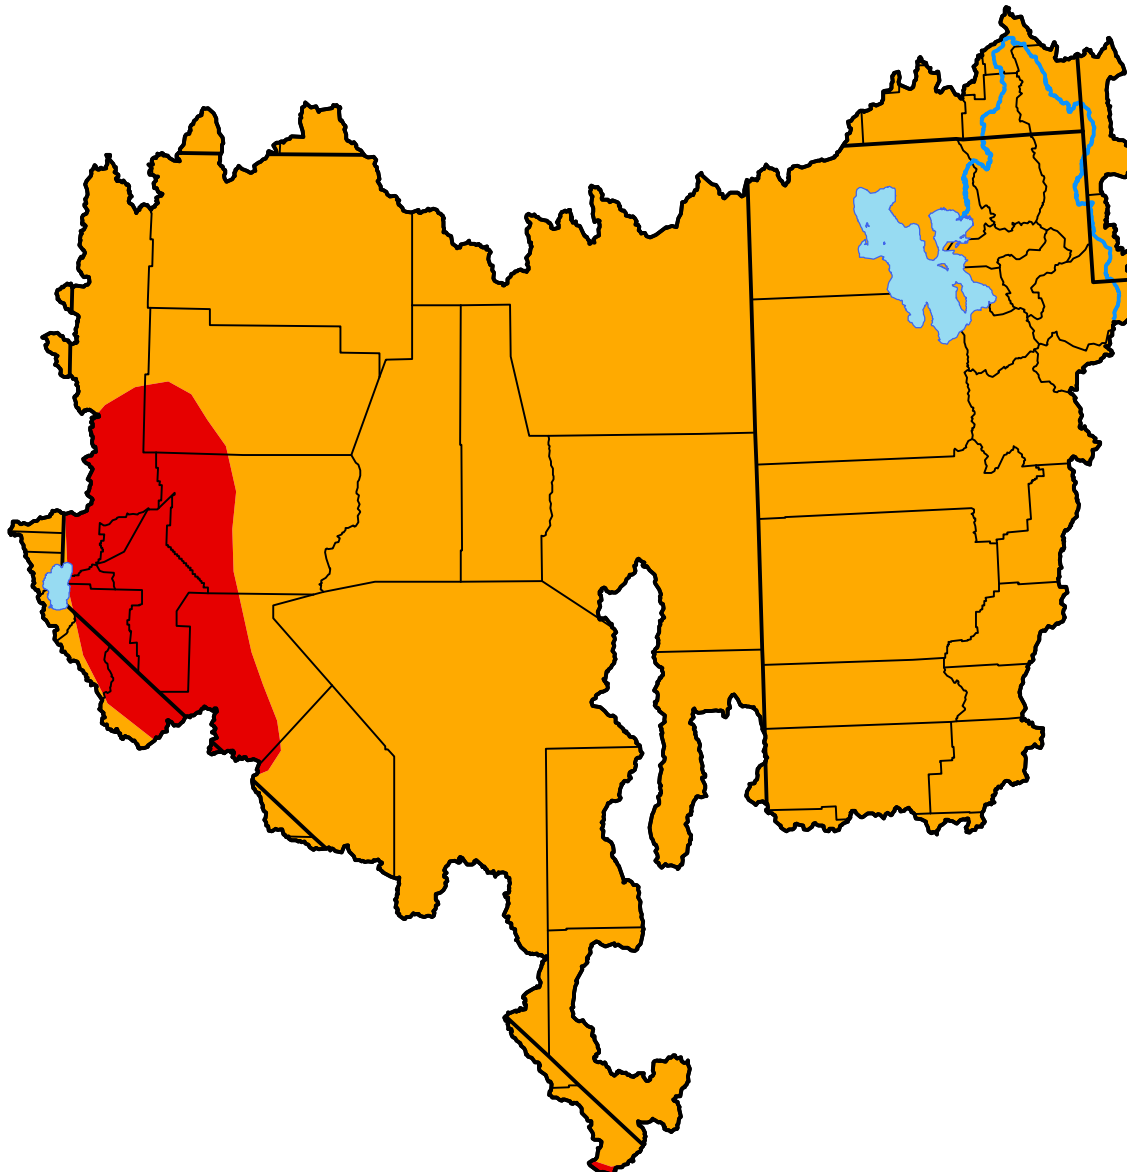

U.S. Drought Monitor

Great Basin Watershed

August 21, 2007
(Released Thursday, Aug. 23, 2007)
Valid 8 a.m. EDT

Intensity:

-  None
-  D0 Abnormally Dry
-  D1 Moderate Drought
-  D2 Severe Drought
-  D3 Extreme Drought
-  D4 Exceptional Drought

The Drought Monitor focuses on broad-scale conditions. Local conditions may vary. For more information on the Drought Monitor, go to <https://droughtmonitor.unl.edu/About.aspx>

Author:

Richard Heim
NCEI/NOAA