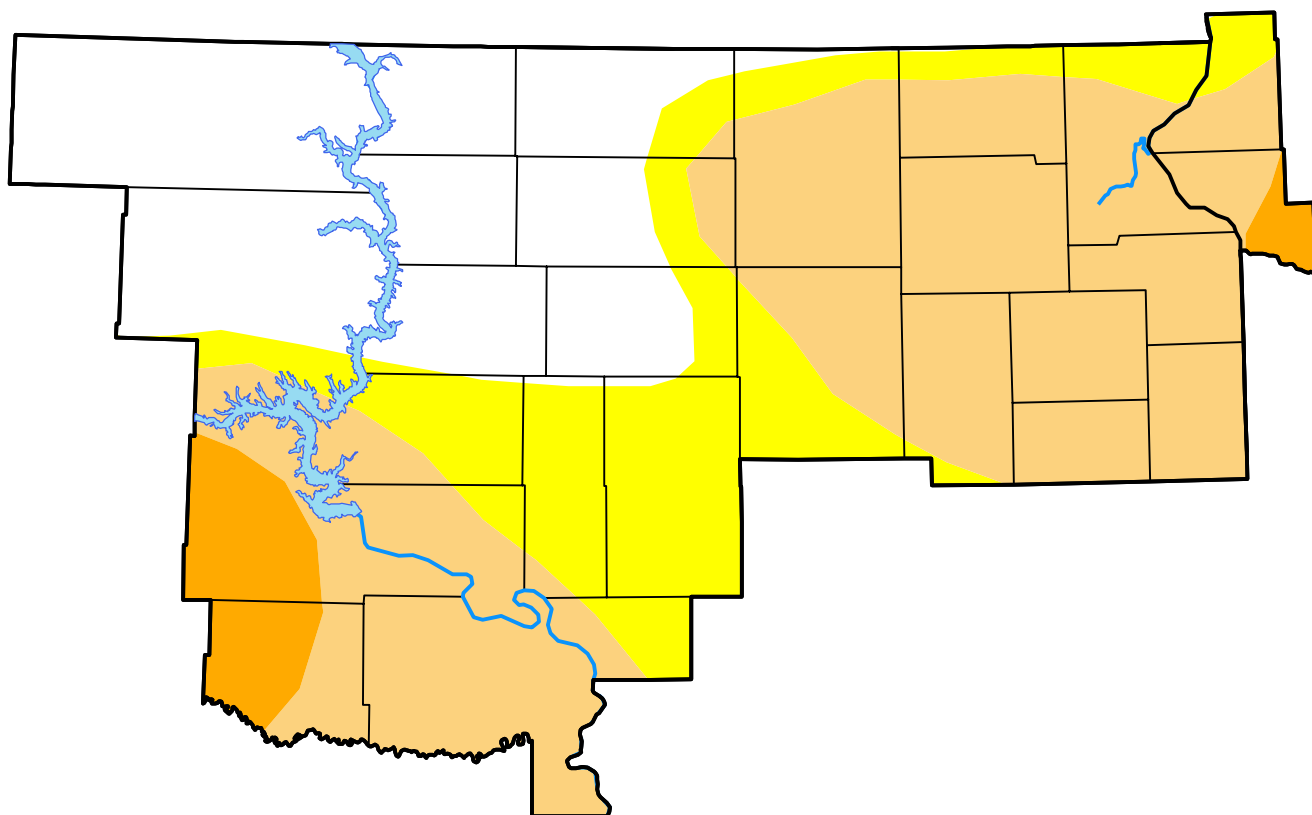

U.S. Drought Monitor Aberdeen, SD WFO

August 21, 2007
(Released Thursday, Aug. 23, 2007)
Valid 8 a.m. EDT

Intensity:

-  None
-  D0 Abnormally Dry
-  D1 Moderate Drought
-  D2 Severe Drought
-  D3 Extreme Drought
-  D4 Exceptional Drought

The Drought Monitor focuses on broad-scale conditions. Local conditions may vary. For more information on the Drought Monitor, go to <https://droughtmonitor.unl.edu/About.aspx>

Author:

Richard Heim
NCEI/NOAA