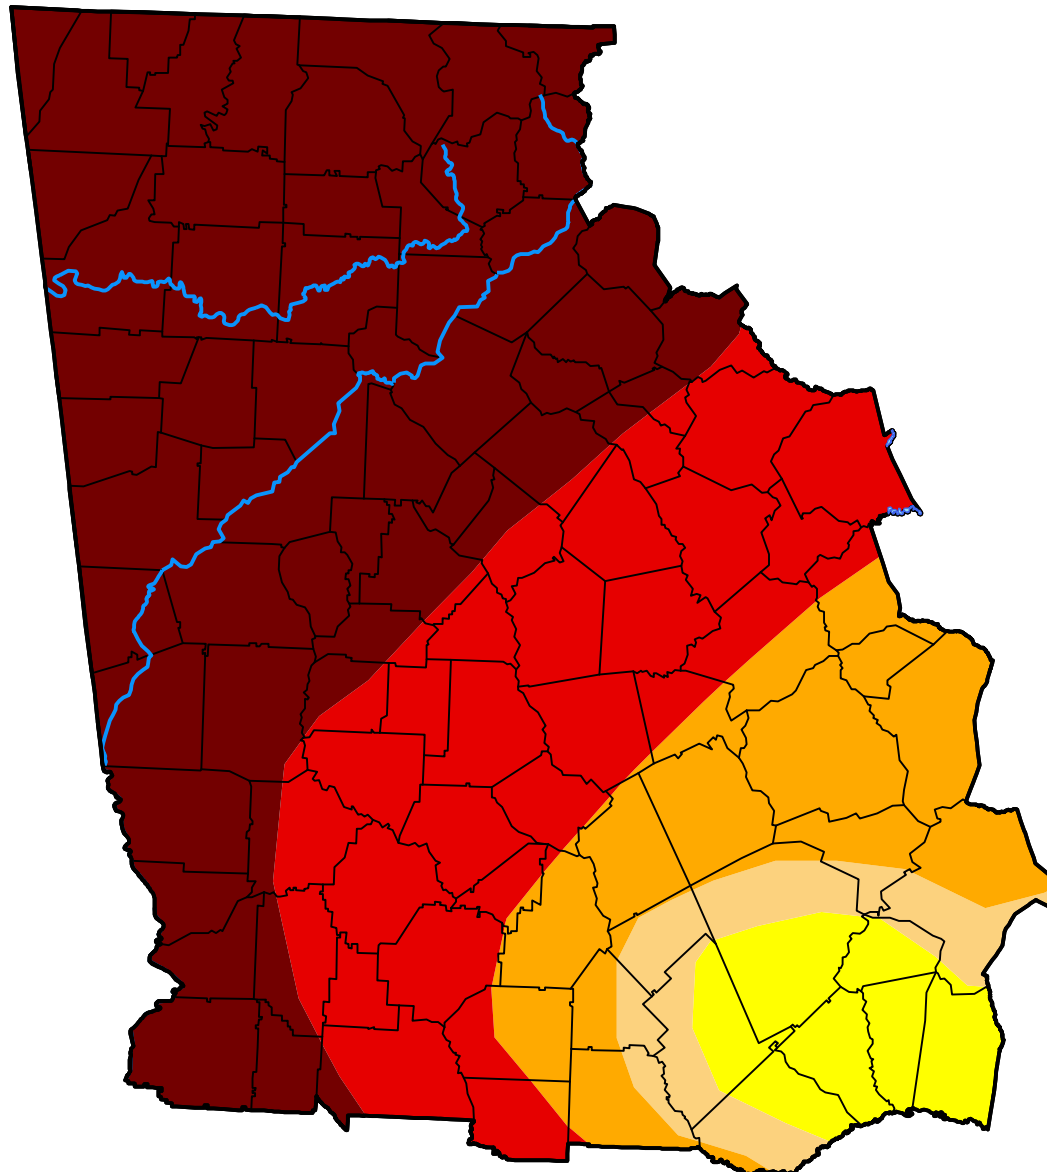

# U.S. Drought Monitor

## Peachtree City, GA WFO

**August 21, 2007**  
(Released Thursday, Aug. 23, 2007)  
Valid 8 a.m. EDT

### Intensity:

-  None
-  D0 Abnormally Dry
-  D1 Moderate Drought
-  D2 Severe Drought
-  D3 Extreme Drought
-  D4 Exceptional Drought

*The Drought Monitor focuses on broad-scale conditions. Local conditions may vary. For more information on the Drought Monitor, go to <https://droughtmonitor.unl.edu/About.aspx>*