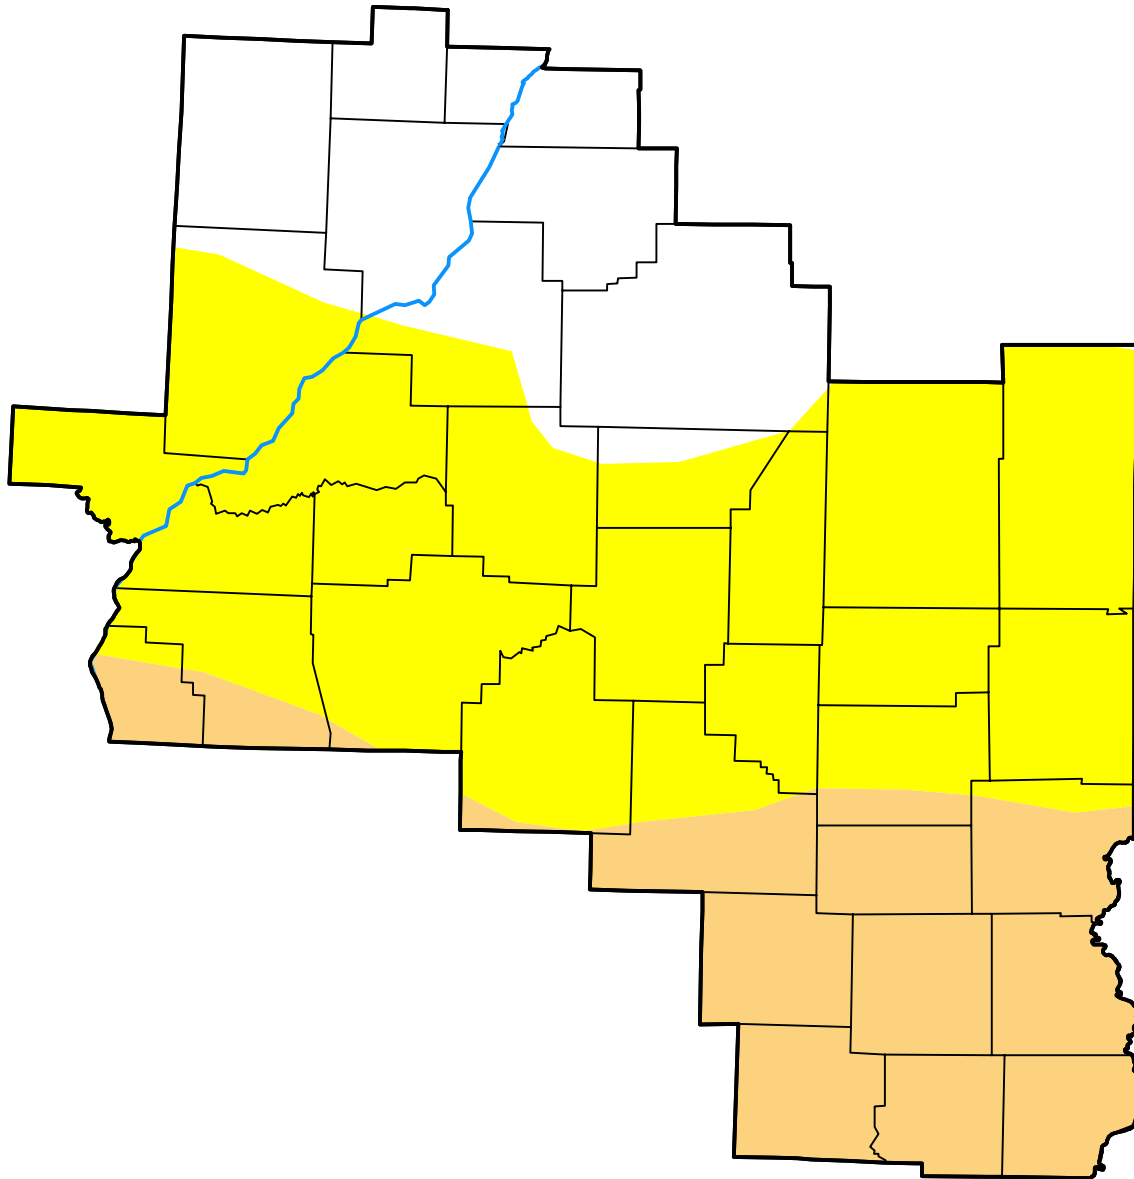

U.S. Drought Monitor Lincoln, IL WFO

August 21, 2007
(Released Thursday, Aug. 23, 2007)
Valid 8 a.m. EDT

Drought Conditions (Percent Area)

	None	D0-D4	D1-D4	D2-D4	D3-D4	D4
Current	23.24	76.76	22.53	0.00	0.00	0.00
Last Week <i>08-16-2007</i>	48.28	51.72	8.25	0.00	0.00	0.00
3 Months Ago <i>05-24-2007</i>	100.00	0.00	0.00	0.00	0.00	0.00
Start of Calendar Year <i>01-04-2007</i>	100.00	0.00	0.00	0.00	0.00	0.00
Start of Water Year <i>09-28-2006</i>	83.40	16.60	0.09	0.00	0.00	0.00
One Year Ago <i>08-24-2006</i>	78.29	21.71	0.00	0.00	0.00	0.00

Intensity:

- None
- D0 Abnormally Dry
- D1 Moderate Drought
- D2 Severe Drought
- D3 Extreme Drought
- D4 Exceptional Drought

The Drought Monitor focuses on broad-scale conditions. Local conditions may vary. For more information on the Drought Monitor, go to <https://droughtmonitor.unl.edu/About.aspx>