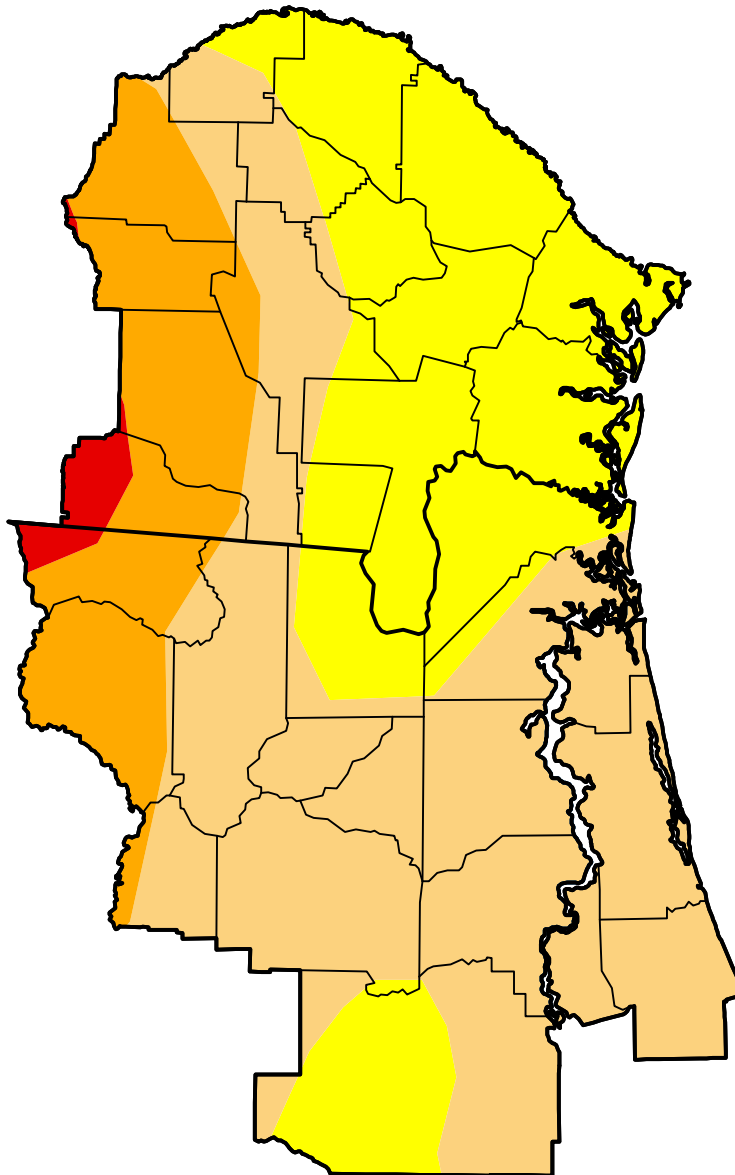

U.S. Drought Monitor Jacksonville, FL WFO

August 21, 2007
(Released Thursday, Aug. 23, 2007)
Valid 8 a.m. EDT

Intensity:

-  None
-  D0 Abnormally Dry
-  D1 Moderate Drought
-  D2 Severe Drought
-  D3 Extreme Drought
-  D4 Exceptional Drought

The Drought Monitor focuses on broad-scale conditions. Local conditions may vary. For more information on the Drought Monitor, go to <https://droughtmonitor.unl.edu/About.aspx>

Author:

Richard Heim
NCEI/NOAA