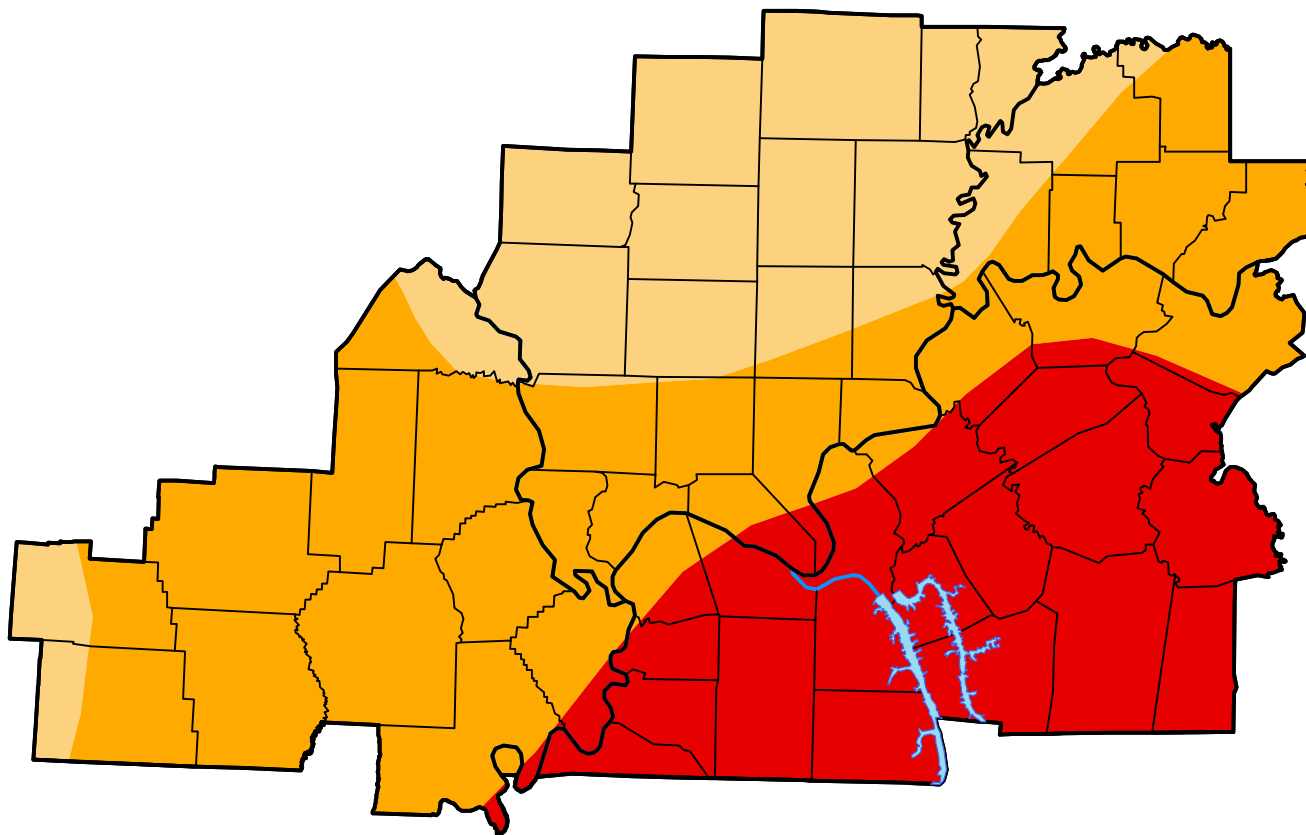

U.S. Drought Monitor Paducah, KY WFO

August 21, 2007
(Released Thursday, Aug. 23, 2007)
Valid 8 a.m. EDT

Intensity:

-  None
-  D0 Abnormally Dry
-  D1 Moderate Drought
-  D2 Severe Drought
-  D3 Extreme Drought
-  D4 Exceptional Drought

The Drought Monitor focuses on broad-scale conditions. Local conditions may vary. For more information on the Drought Monitor, go to <https://droughtmonitor.unl.edu/About.aspx>

Author:

Richard Heim
NCEI/NOAA